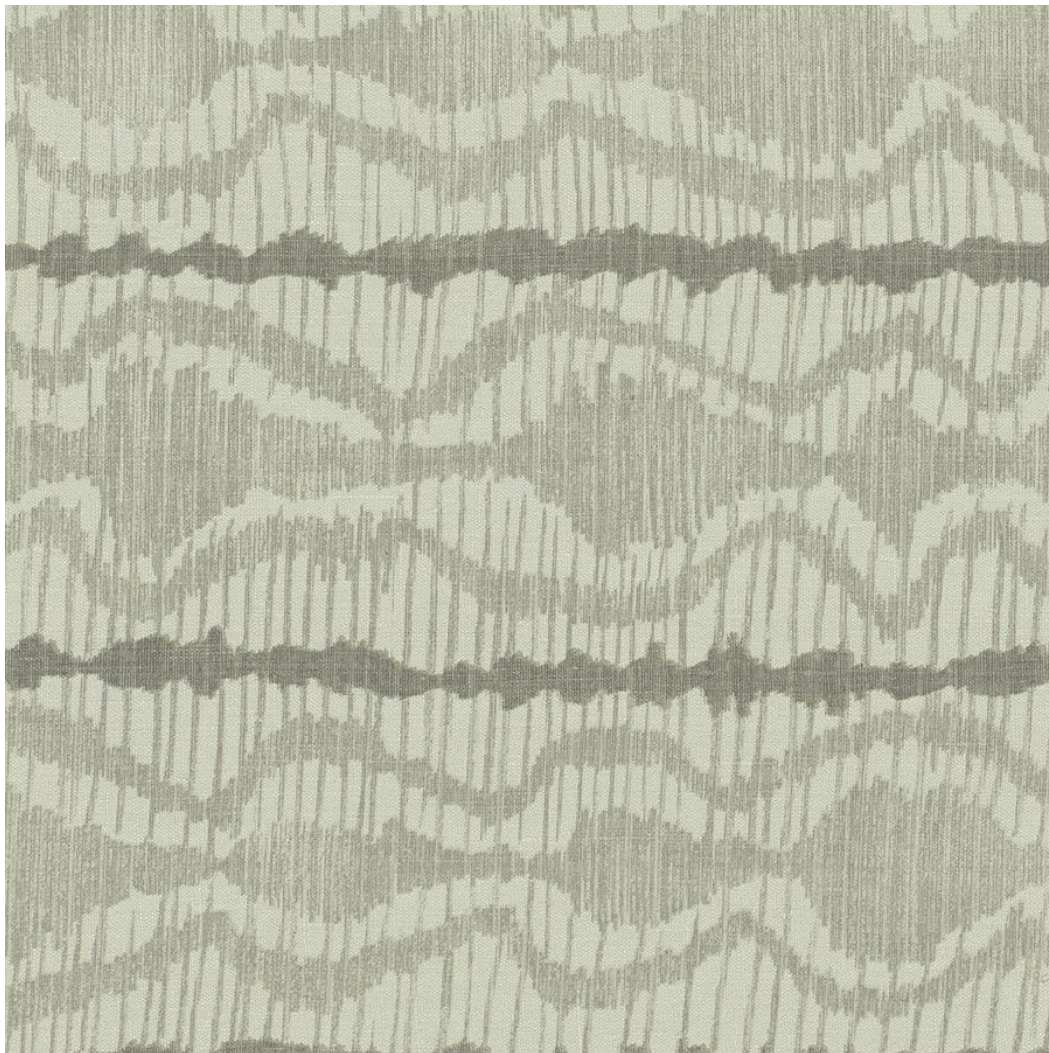

JASPER
MICHAEL S SMITH
JASPER SHOWROOM

TALULLAH - GREY GREEN

KK FOR TEMPLETON T3006-01

Description: Konstantin Kakania for
Templeton in Talullah - Grey Green

Width: 57"

Repeat: 26H, 16V

Content: 100% Linen