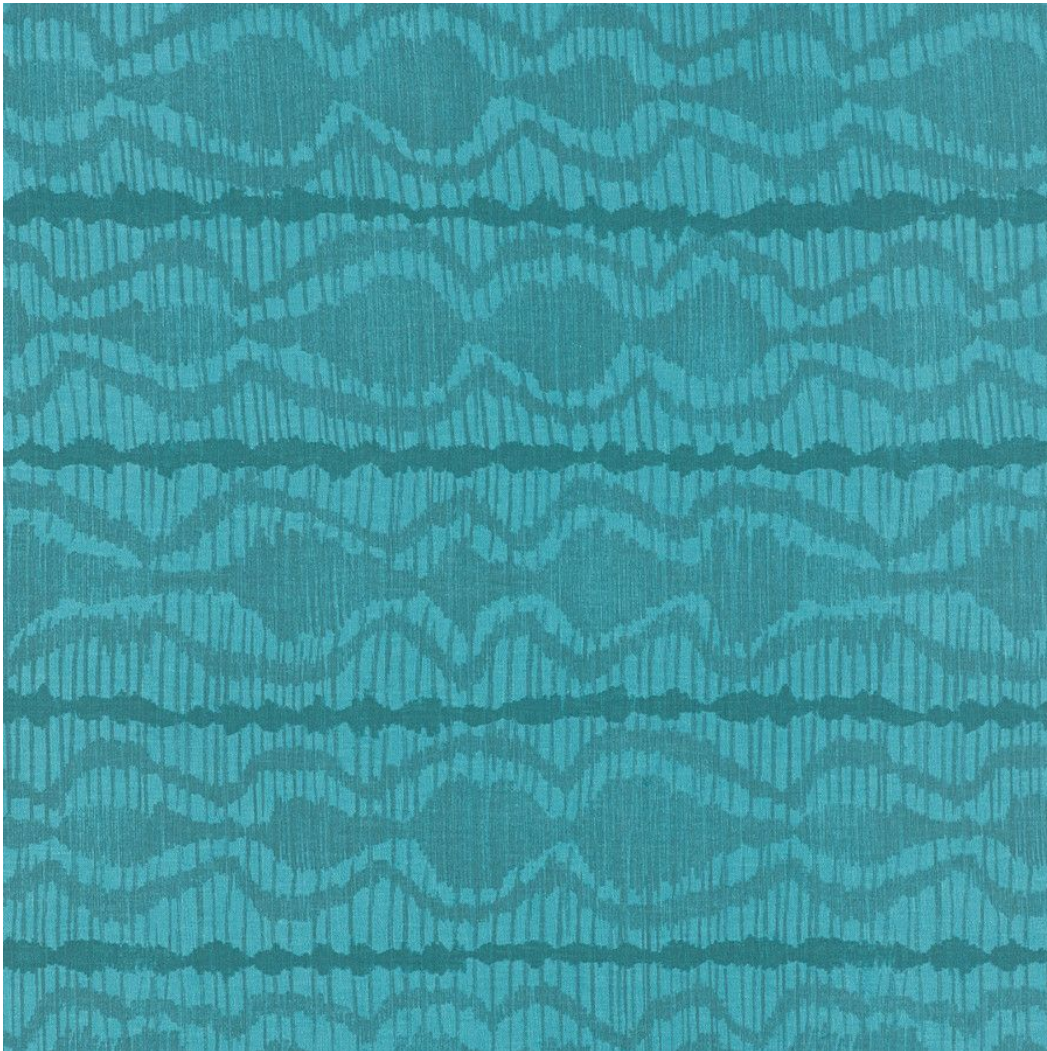

JASPER
MICHAEL S SMITH
JASPER SHOWROOM

TALULLAH - TEAL

KK FOR TEMPLETON T3006-02

Description: Konstantin Kakaniias for
Templeton in Talullah - Teal

Width: 57"

Repeat: 26H, 16V

Content: 100% Linen