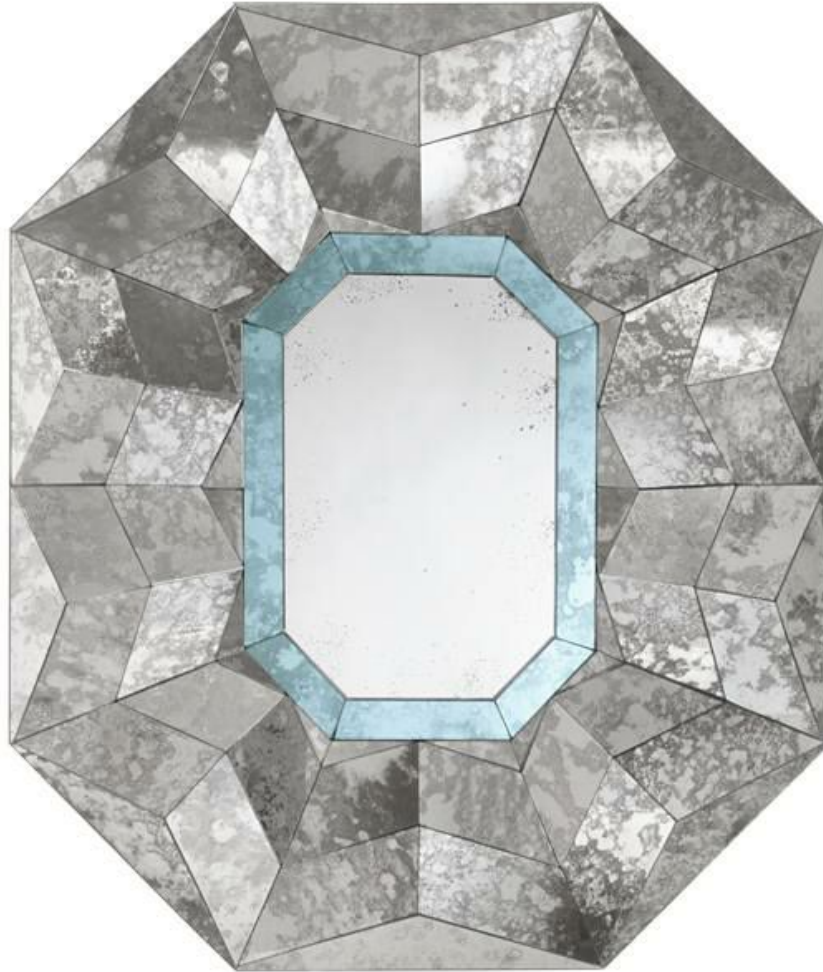

JASPER
MICHAEL S SMITH
FINE FURNITURE AND FABRICS

ETOILE MIRROR

Jasper Mirrors 817-1

Description: French Deco style faceted mirror with heavily antiqued and distressed clear and blue mirror.

Finish: Heavily Antiqued Clear and Blue Mirror

Dimensions: 38.75"W x 45.5"H