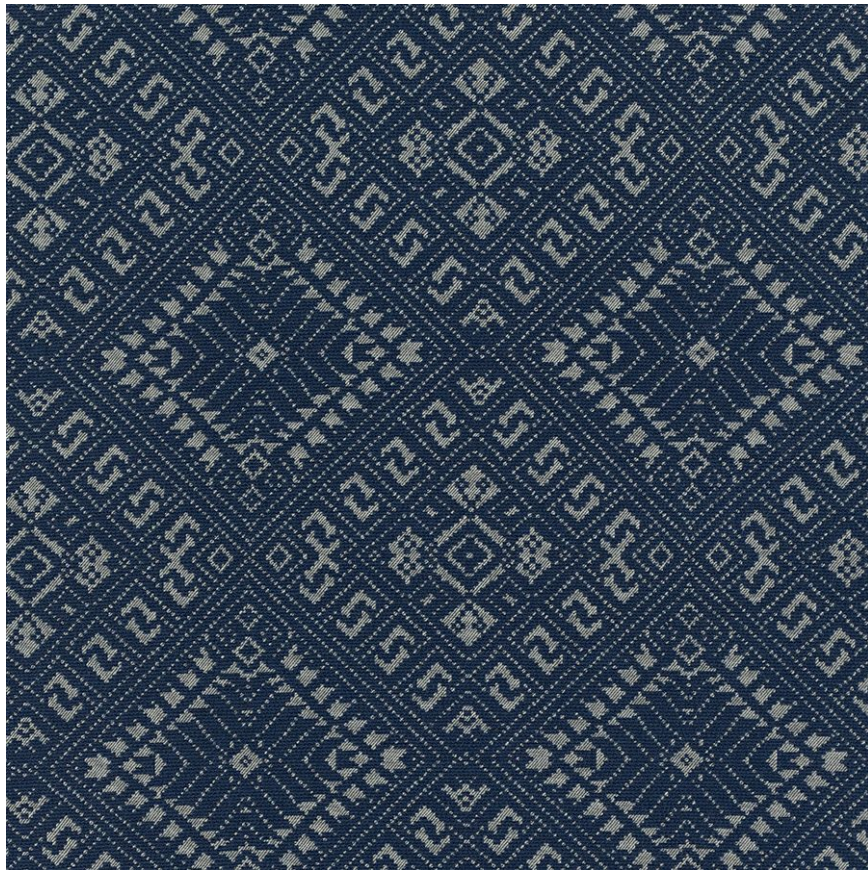

## Marina - Deep Ocean

Jasper Fabrics JO 1065

---

**Description:** The warm shades of Marina contemplate a shoreline brimming with foamy water, dotted with an assortment of pebbles in various tones of gray, brown, blue and coral. This color combination is versatile and suggests a rough yet restrained texture.

**Width:** 54"W

**Repeat:** 13.5"V, 14.5"V

**Content:** 100% solution dyed acrylic