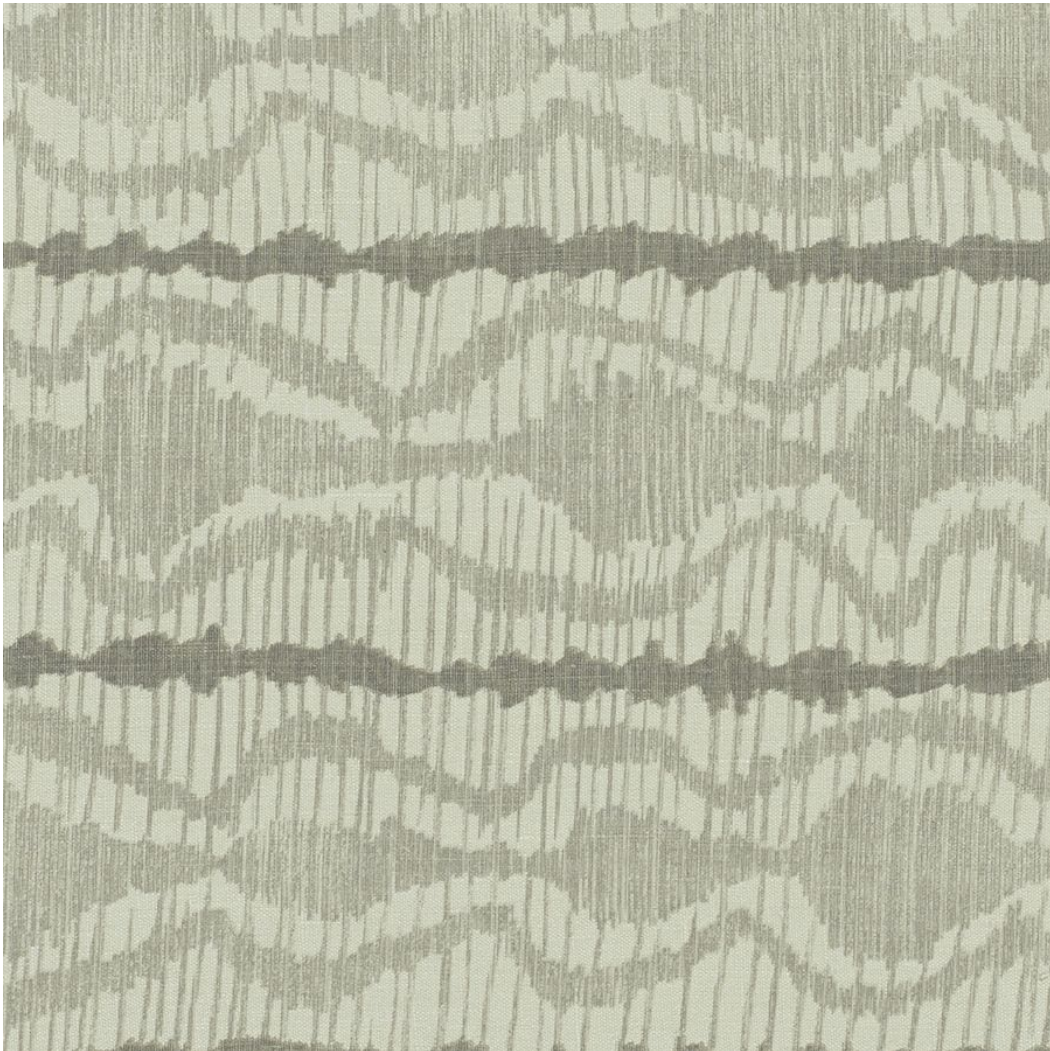

JASPER
MICHAEL S SMITH
JASPER SHOWROOM

TALULLAH - GREY GREEN

KK for Templeton T3006-01

Description: Konstantin Kakania for
Templeton in Talullah - Grey Green

Width: 57"

Repeat: 26H, 16V

Content: 100% Linen