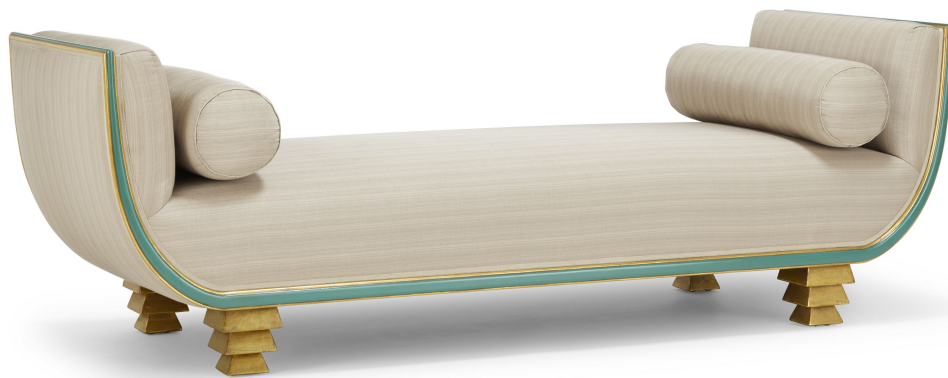

JASPER
MICHAEL S SMITH
FINE FURNITURE AND FABRICS

HALLE DAYBED

Jasper Furniture 232-1

Description: Modern twist on a classic day bed with tight seat and arms with an expressed teal laquered and gilt frame, supported on cascading block feet.

Overall Dimensions: 85.25"L x 31"D x 28.75"H

Material: Hardwood

Finish: #4 22k Gold Leaf

Fabric Shown: T1042-08 Aurora - Vison

COM: 13 Yds

COL : 234 Sq Ft

COT: 23 Yds

Lead Time: Approx. 12 - 14 Weeks