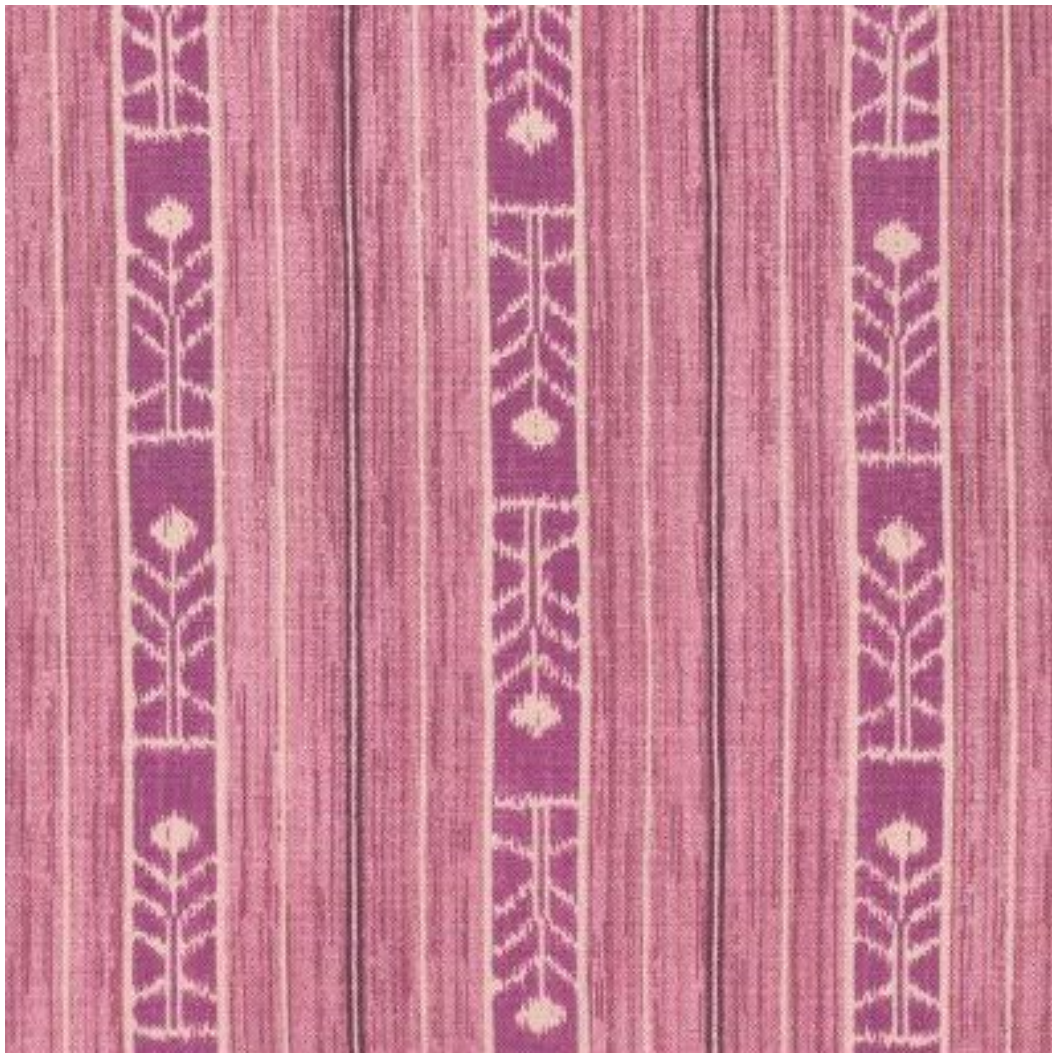

JASPER
MICHAEL S SMITH
JASPER SHOWROOM

Benghal Stripe - Berry

Schuyler Samperton

Description: Click here to view on Schuyler Samperton's website.

Width: 56 1/2"

Repeat: 18 3/4"H
16 3/8"V

Content: 100% Linen