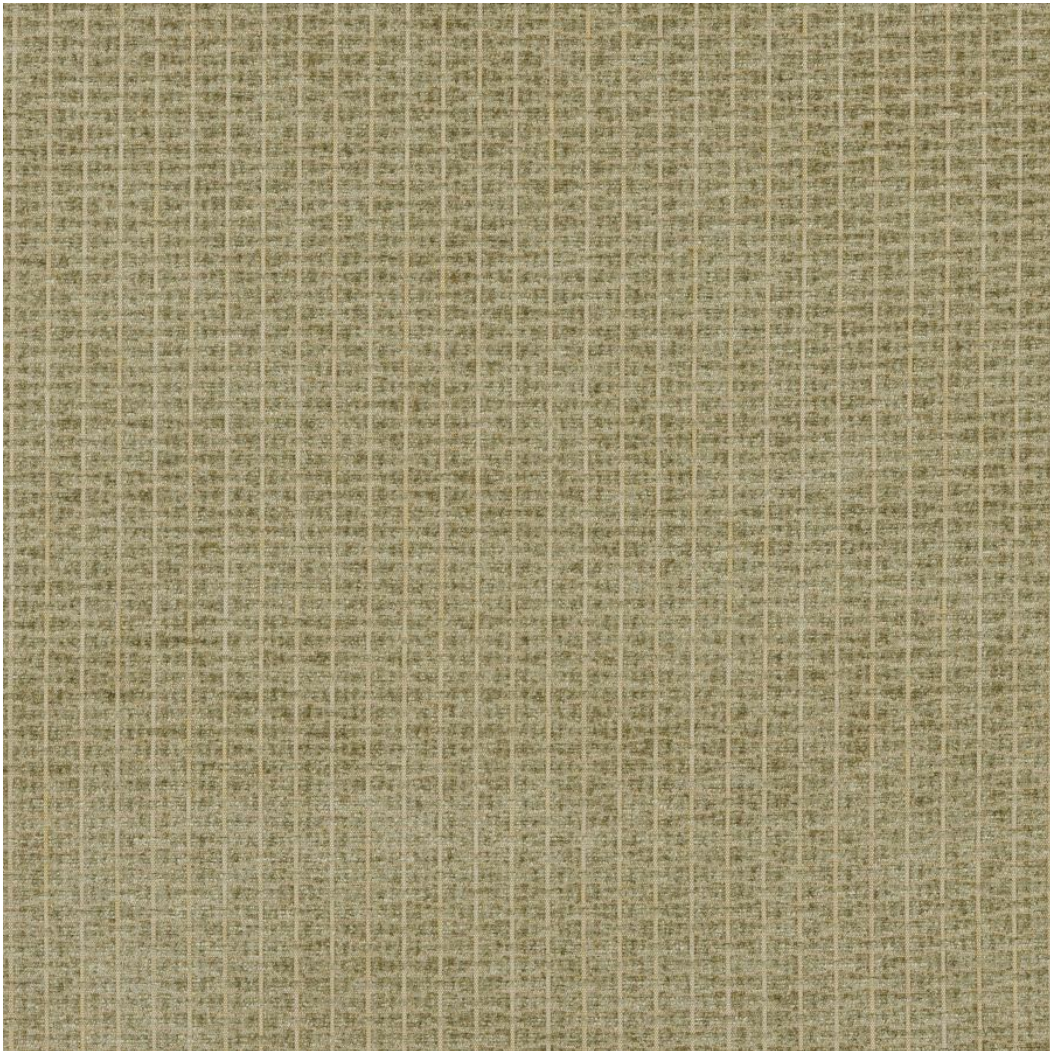

## Calle - Silver Birch

JASPER FABRICS JW 7622

---

Width: 54" W

Repeat: 1"V, 1"H

Content: 58% CV/ 24% CO/ 18% LI