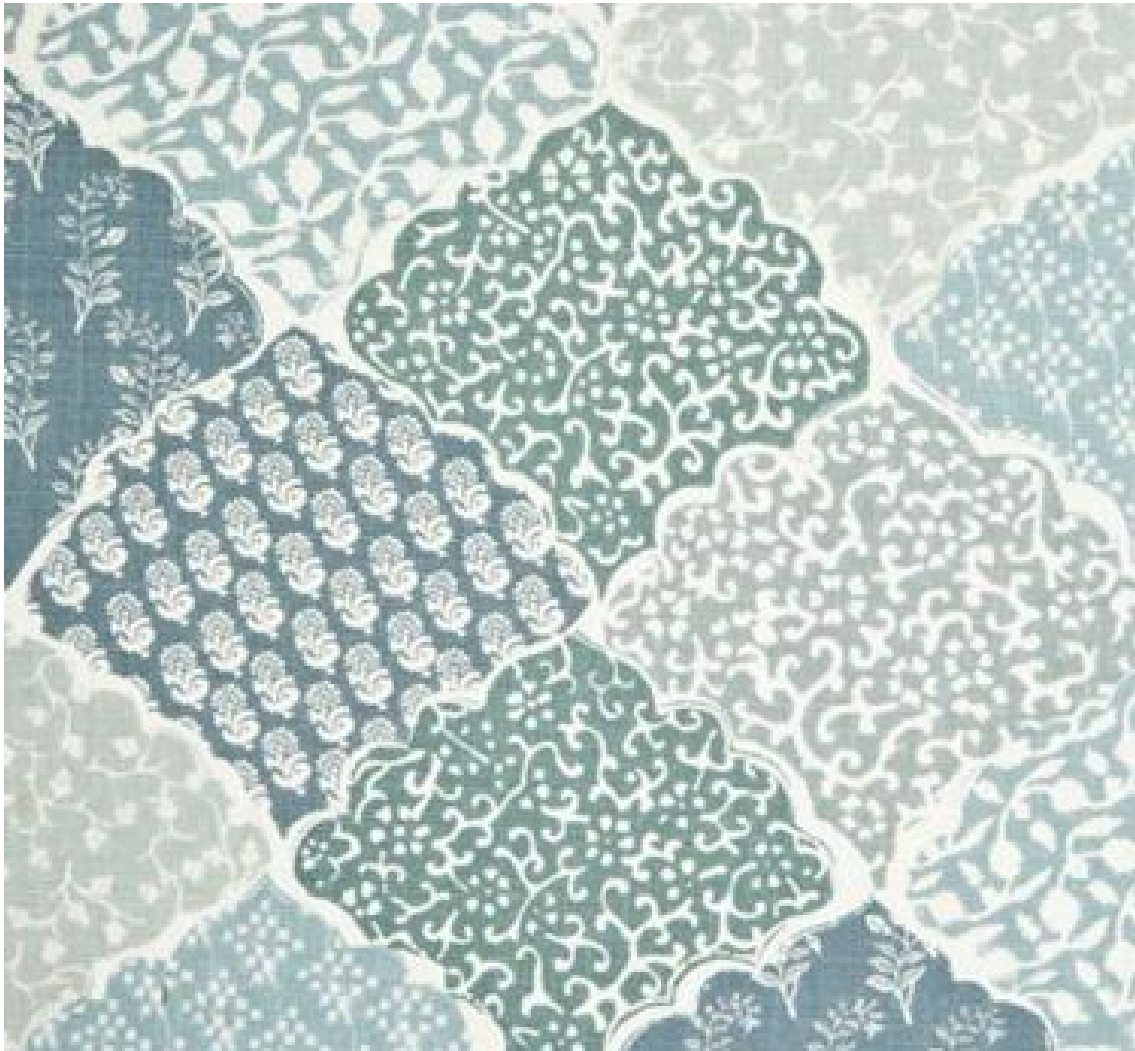

JASPER
MICHAEL S SMITH
JASPER SHOWROOM

Maharab - Monsoon on Oyster

Lisa Fine

Description: Availalbe in Monsoon on Natural, Monsoon on Oyster, and Indigo on Natural.

Width: 52"

Repeat: 17 1/2 H
15 3/4 V

Content: Hand printed on 100% Natural Linen