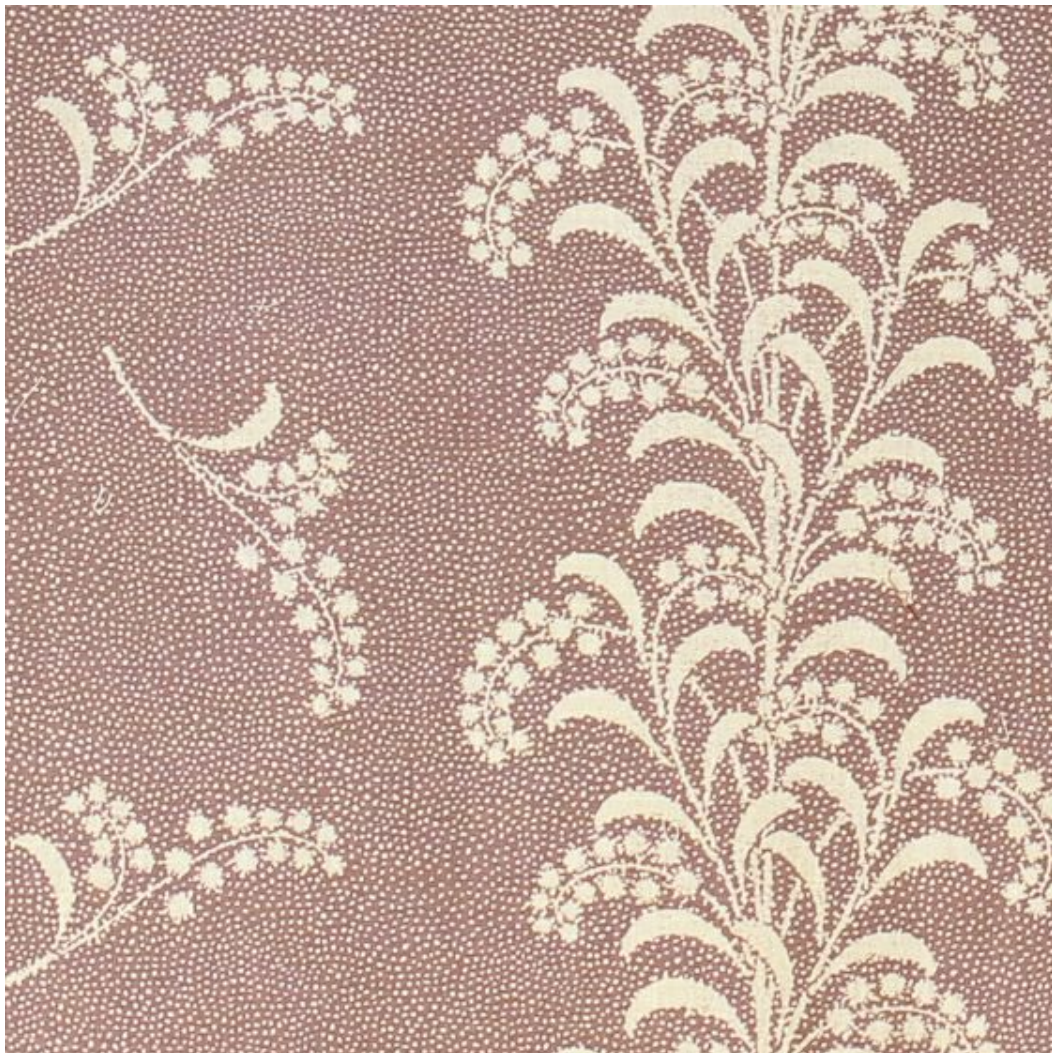

JASPER
MICHAEL S SMITH
JASPER SHOWROOM

Mimosa Vine - Viola

Carolina Irving

Description: [Click here to view on Carolina Irving's website.](#)

Width: 51"H
24.25"V

Repeat: 51"H
24.25"V

Content: 100% Linen