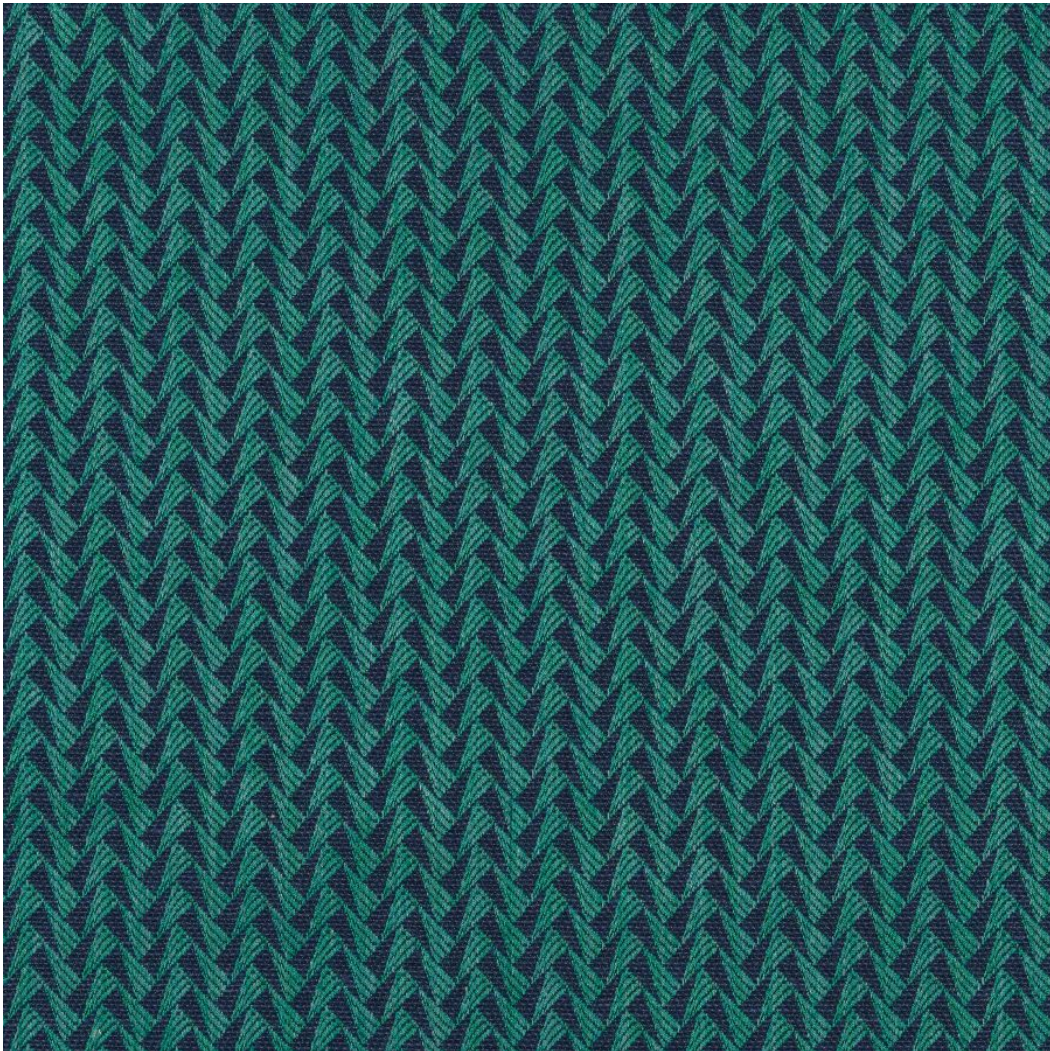

JASPER
MICHAEL S SMITH
JASPER SHOWROOM

Alhambra - Indigo/Teal

TEMPLETON FABRIC T1061-08

Width: 54" W

Content: 42% CO/ 30% LI/ 28% CV