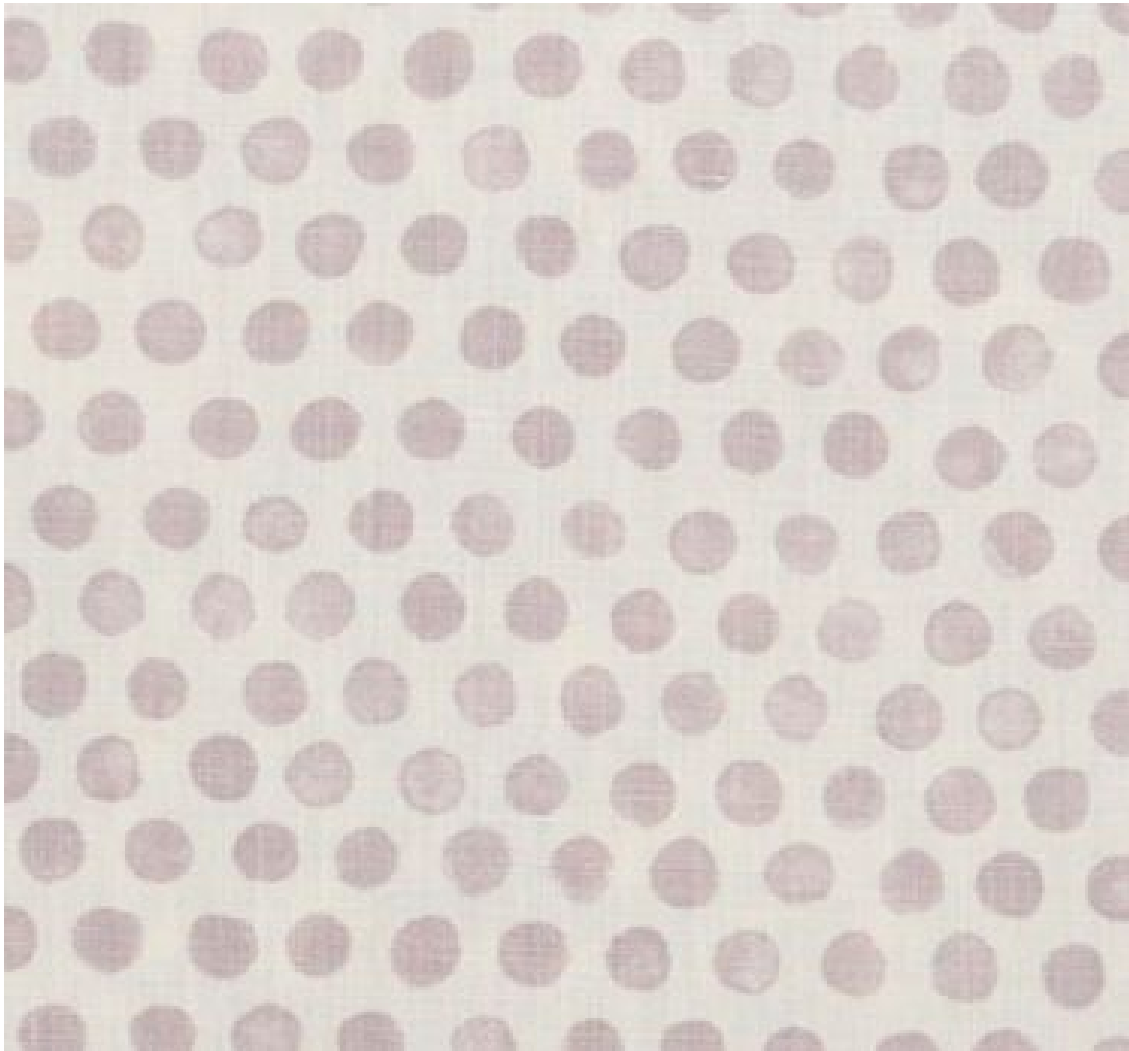

JASPER
MICHAEL S SMITH
JASPER SHOWROOM

Tika - Lilac

Lisa Fine

Description: Available in Blush, Cafe Latte, Lilac, Monsoon, Nutmeg, Palm, Pompeii, Sage, Sky Blue

Width: 34"

Repeat: 6/16

Content: Hand printed on 100% Natural Linen