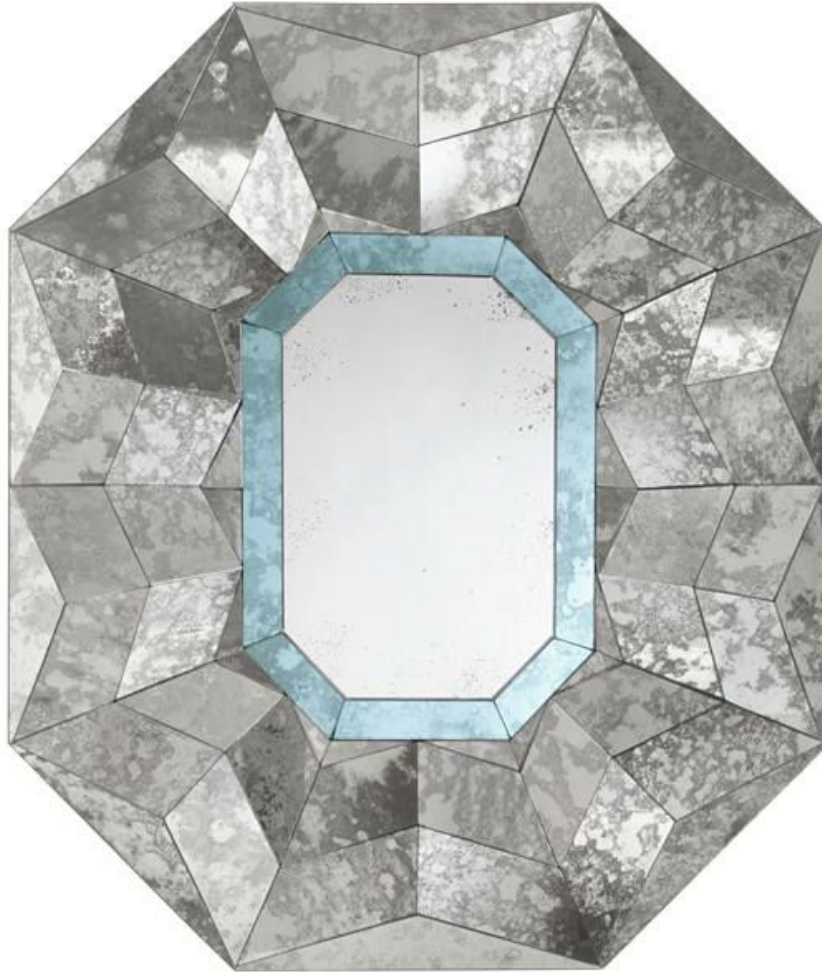

JASPER  
MICHAEL S SMITH  
JASPER SHOWROOM

## ETOILE MIRROR

Jasper Mirrors 817-1

---

**Description:** French Deco style faceted mirror with heavily antiqued and distressed clear and blue mirror.

**Overall Dimensions:** 38.75"W x 45.5"H

**Finish:** Heavily Antiqued Clear and Blue Mirror