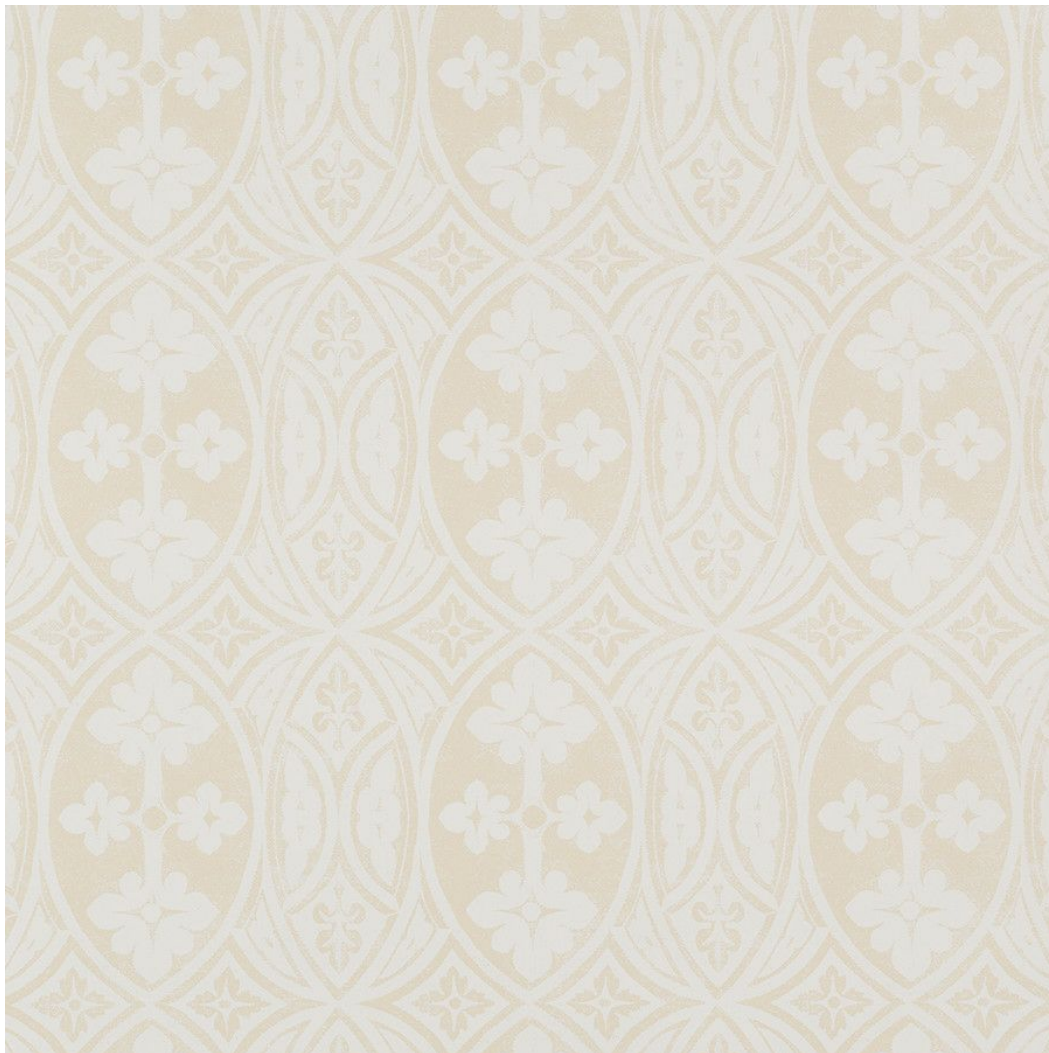

JASPER
MICHAEL S SMITH
JASPER SHOWROOM

GOTHIC - IVORY ON BUTTER CREAM

Jasper Wallcovering 5003-02

Description: Gothic - Ivory on Butter Cream

Repeat: 8.75"H, 8.75"V

Width: 27"W

Content: Plain Paper Ground