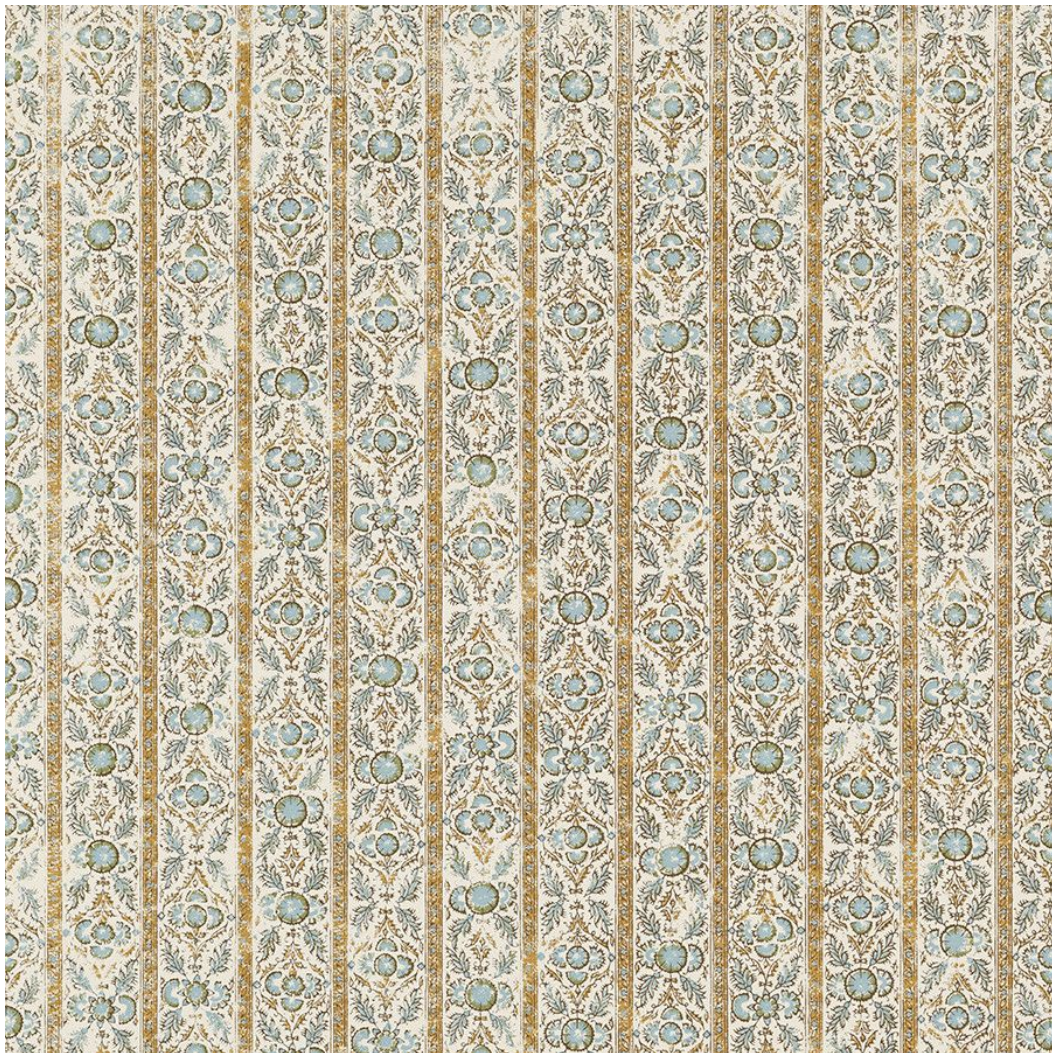

JASPER
MICHAEL S SMITH
JASPER SHOWROOM

JAMMU - SAFFRON

Jasper Wallcovering 5006-02

Description: Jammu - Saffron

Repeat: 13.5"H, 4"V

Width: 27"W

Content: Plain Paper Ground