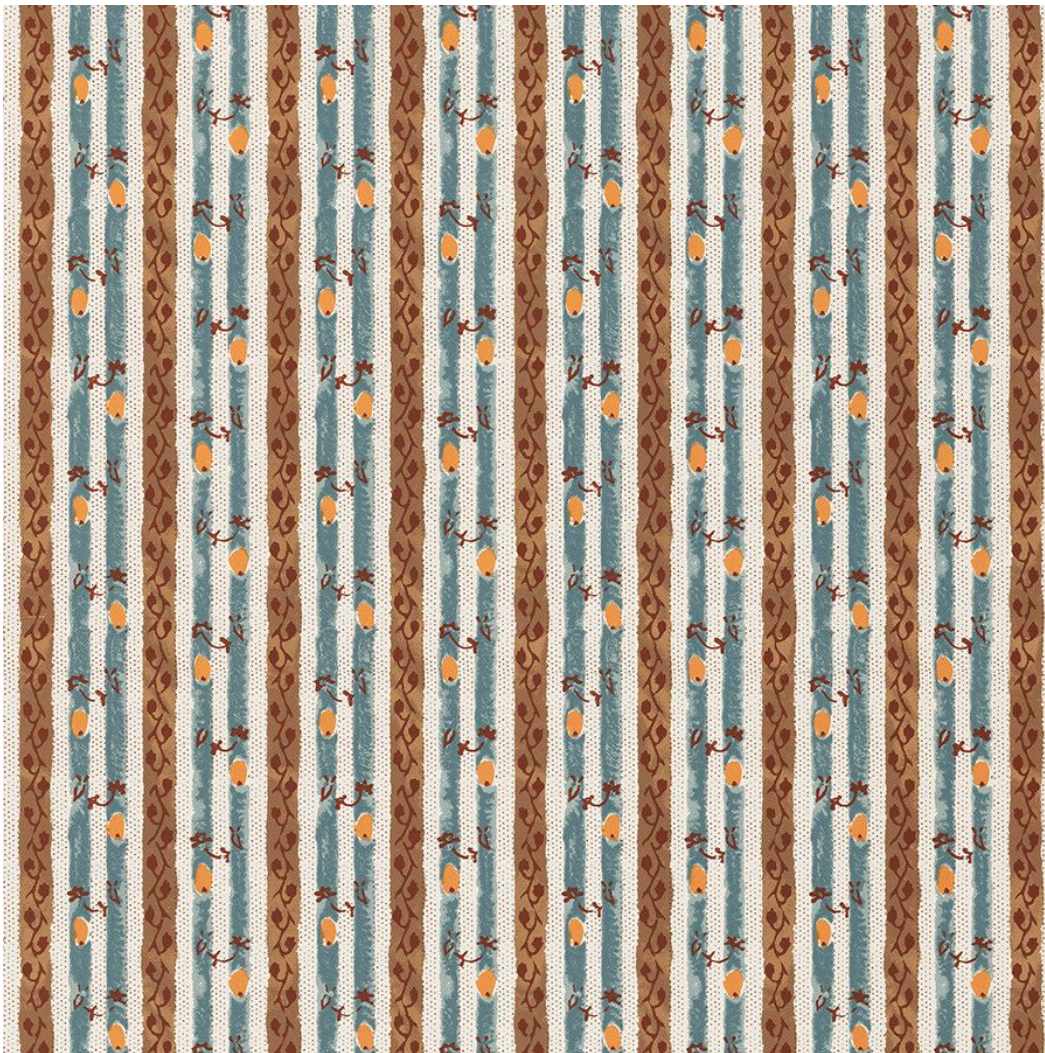

## CORSICA - LIGHT SAFFRON

Jasper Wallcovering 5009-01

---

**Description:** The marriage of 19th-century antiques, 20th-century design are at the heart of this French-inspired pattern.

**Width:** 27"

**Repeat:** 2.75"V, 5.75"H

**Content:** Plain Paper Ground