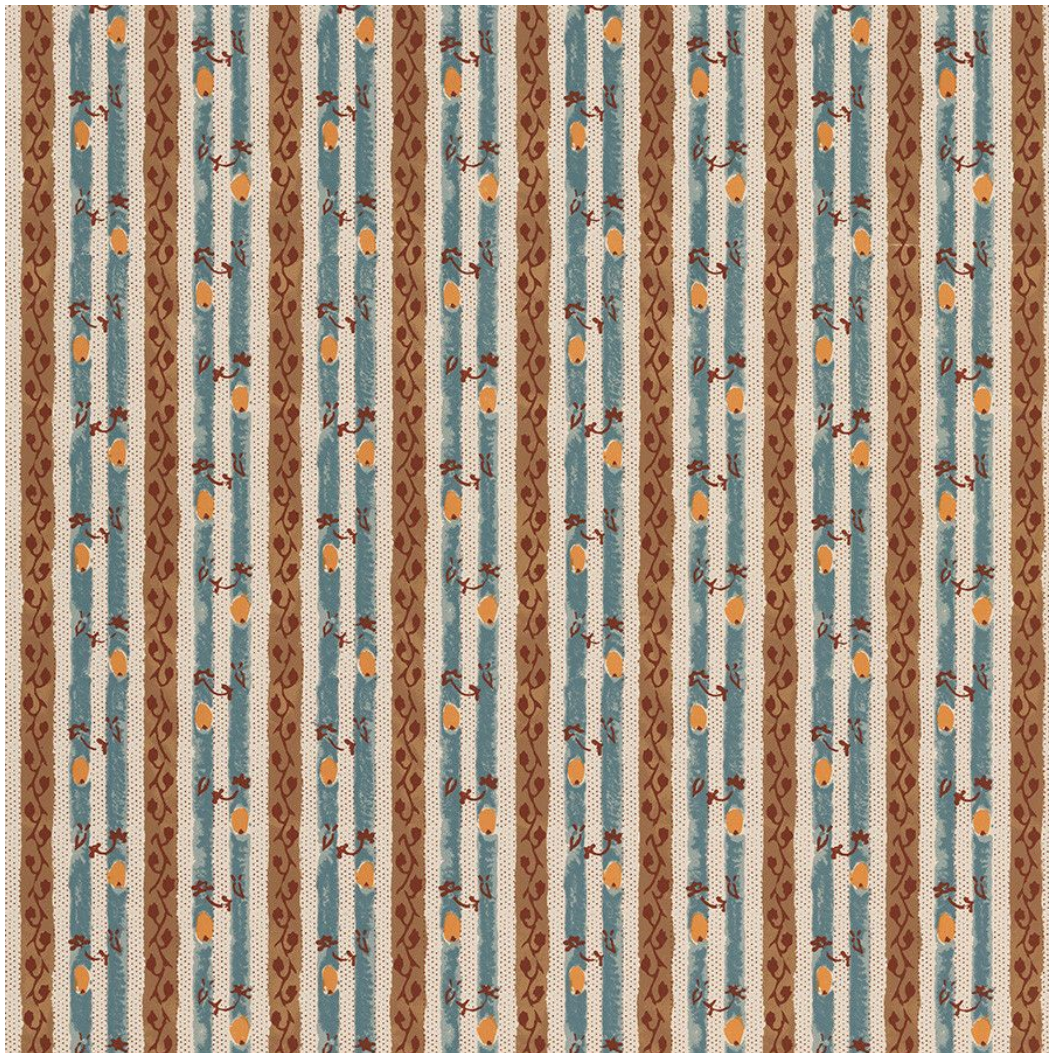

JASPER
MICHAEL S SMITH
JASPER SHOWROOM

CORSICA - DARK RED

Jasper Wallcovering 5009-04

Description: The marriage of 19th-century antiques, 20th-century design are at the heart of this French-inspired pattern.

Width: 27"W

Repeat: 2.75"V, 5.75"H

Content: Plain Paper Ground