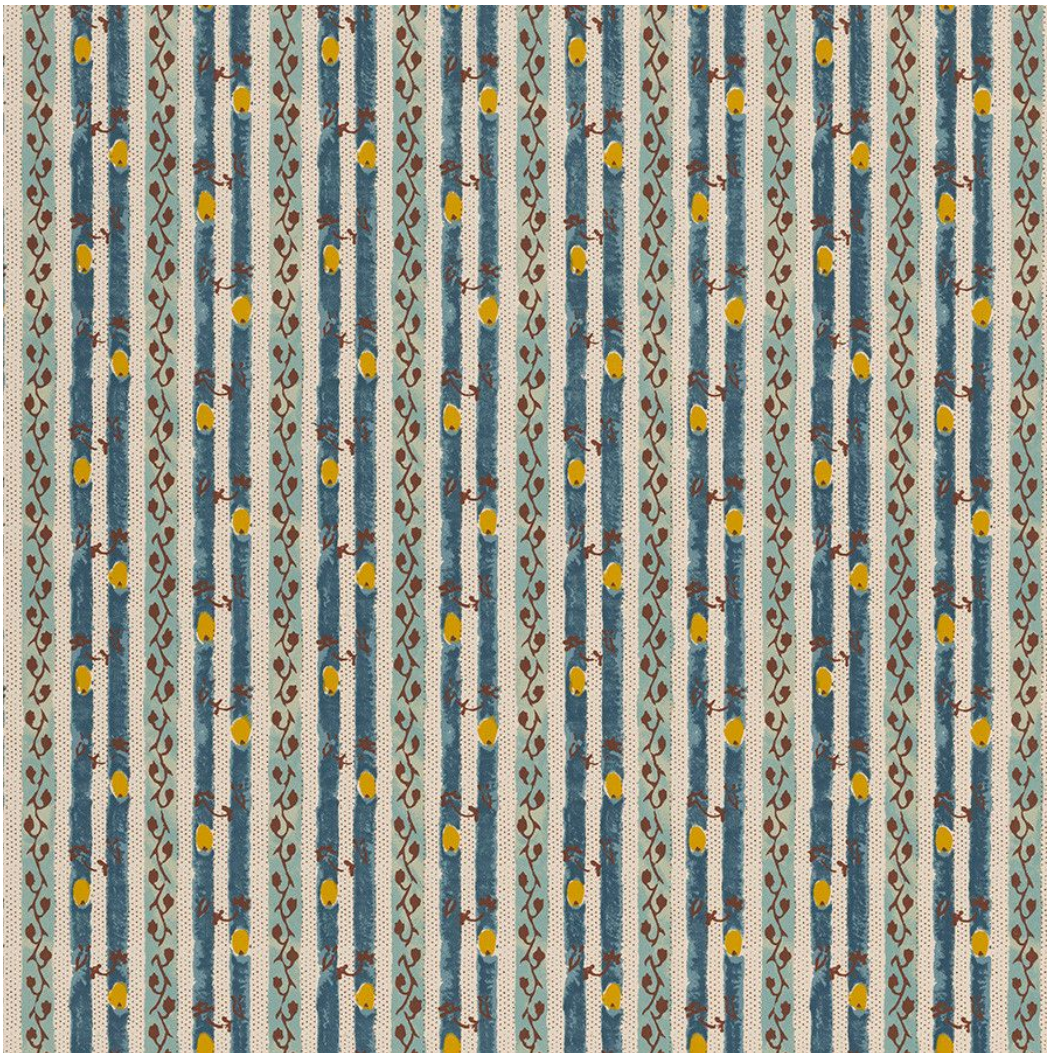

JASPER
MICHAEL S SMITH
JASPER SHOWROOM

Corsica - Light Chartreuse

Jasper Wallcovering 5009-05

Description: The marriage of 19th-century antiques, 20th-century design are at the heart of this French-inspired pattern.

Width: 27"W

Repeat: 2.75"V, 5.75"H

Content: Plain Paper Ground