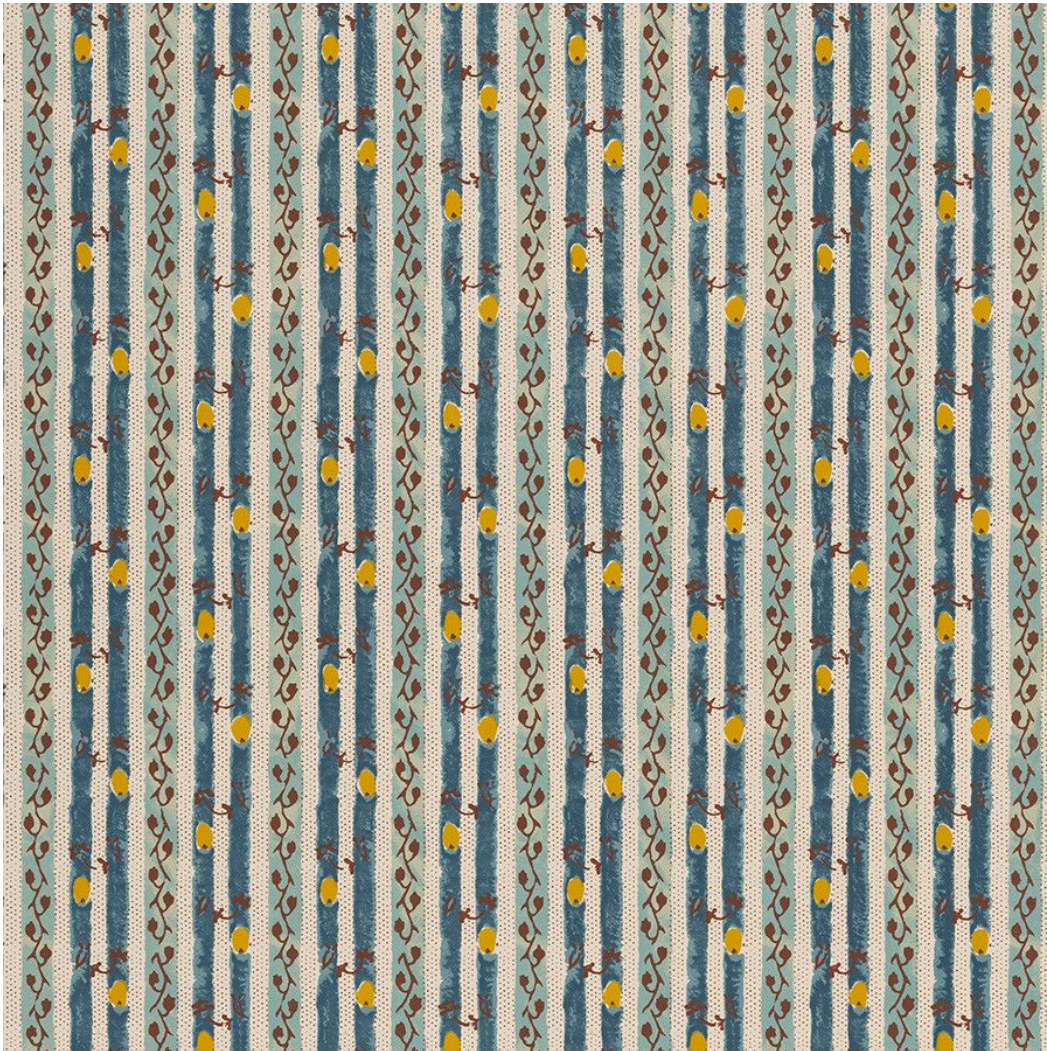

JASPER
MICHAEL S SMITH
JASPER SHOWROOM

Corsica - Dark Chartreuse

Jasper Wallcovering 5009-06

Description: The marriage of 19th-century antiques, 20th-century design are at the heart of this French-inspired pattern.

Width: 27"W

Repeat: 2.75"V, 5.75"H

Content: Plain Paper Ground