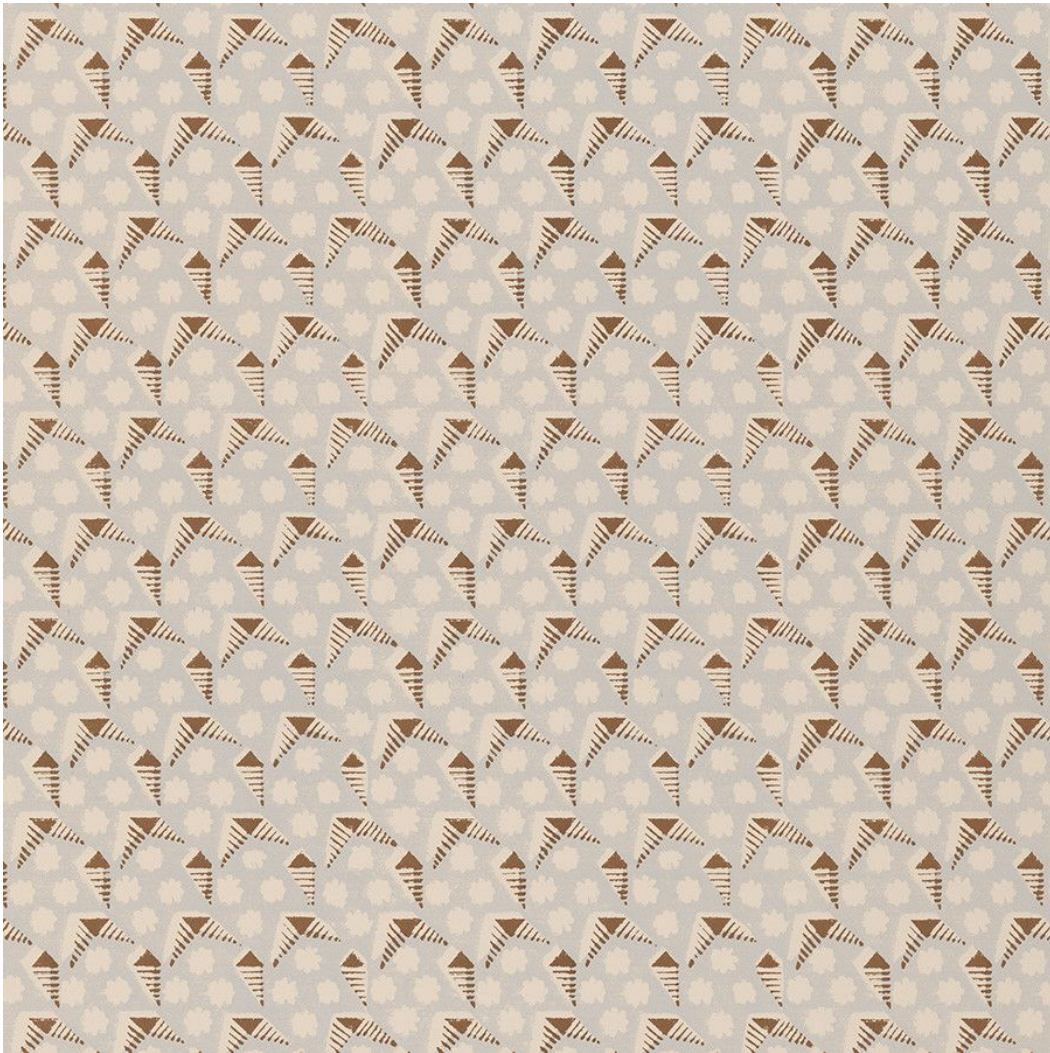

JASPER
MICHAEL S SMITH
JASPER SHOWROOM

Domino Geometric - Periwinkle

Jasper Wallcovering 5010-01

Description: Jasper in Domino Geometric - Periwinkle

Width: 27"W

Repeat: 2.25"V, 2.25"H

Content: Plain Paper Ground