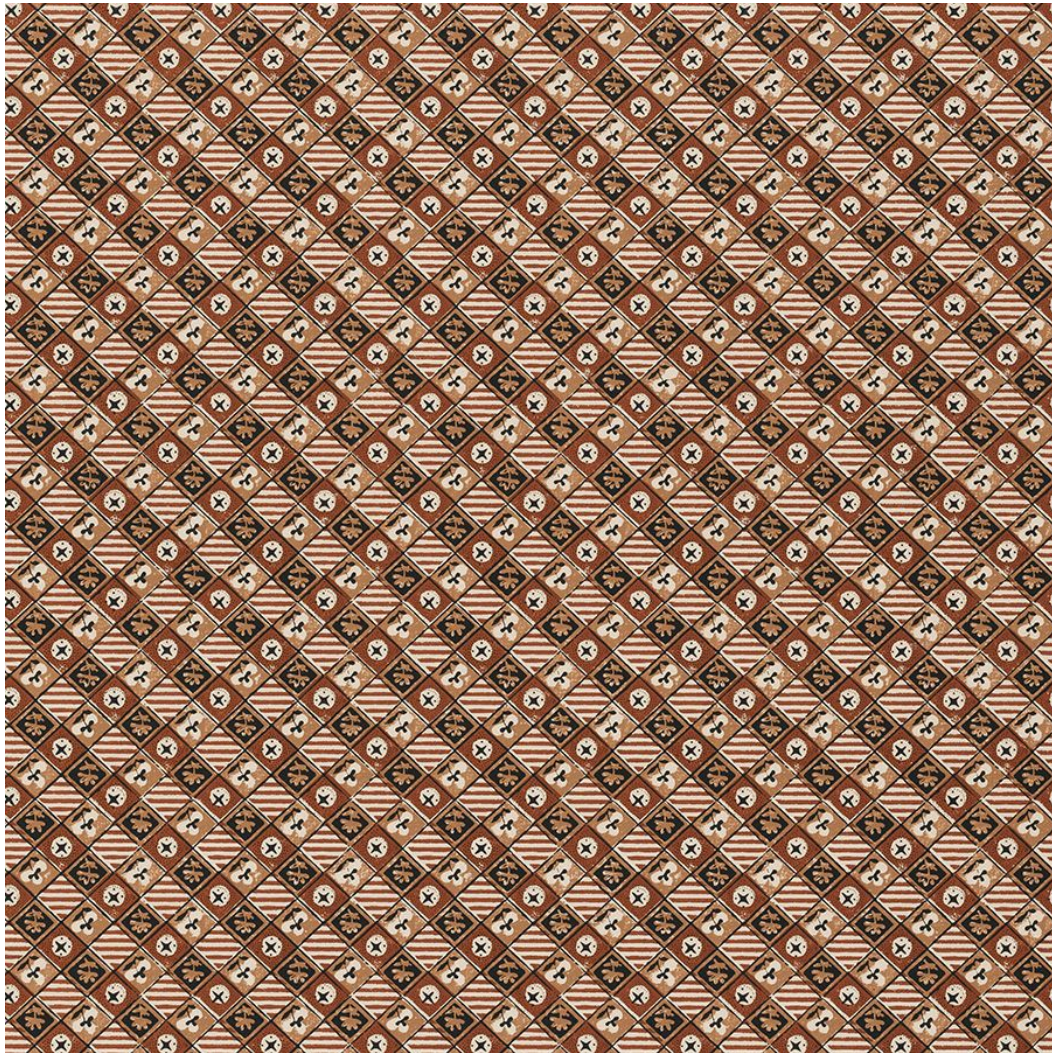

JASPER
MICHAEL S SMITH
JASPER SHOWROOM

FRENCH TILE - CLAY

Jasper Wallcovering 5011-05

Description: The inspiration came from an antique document discovered on travels around the world.

Width: 27"W

Repeat: 1.75"V, 2"H

Content: Plain Paper Ground