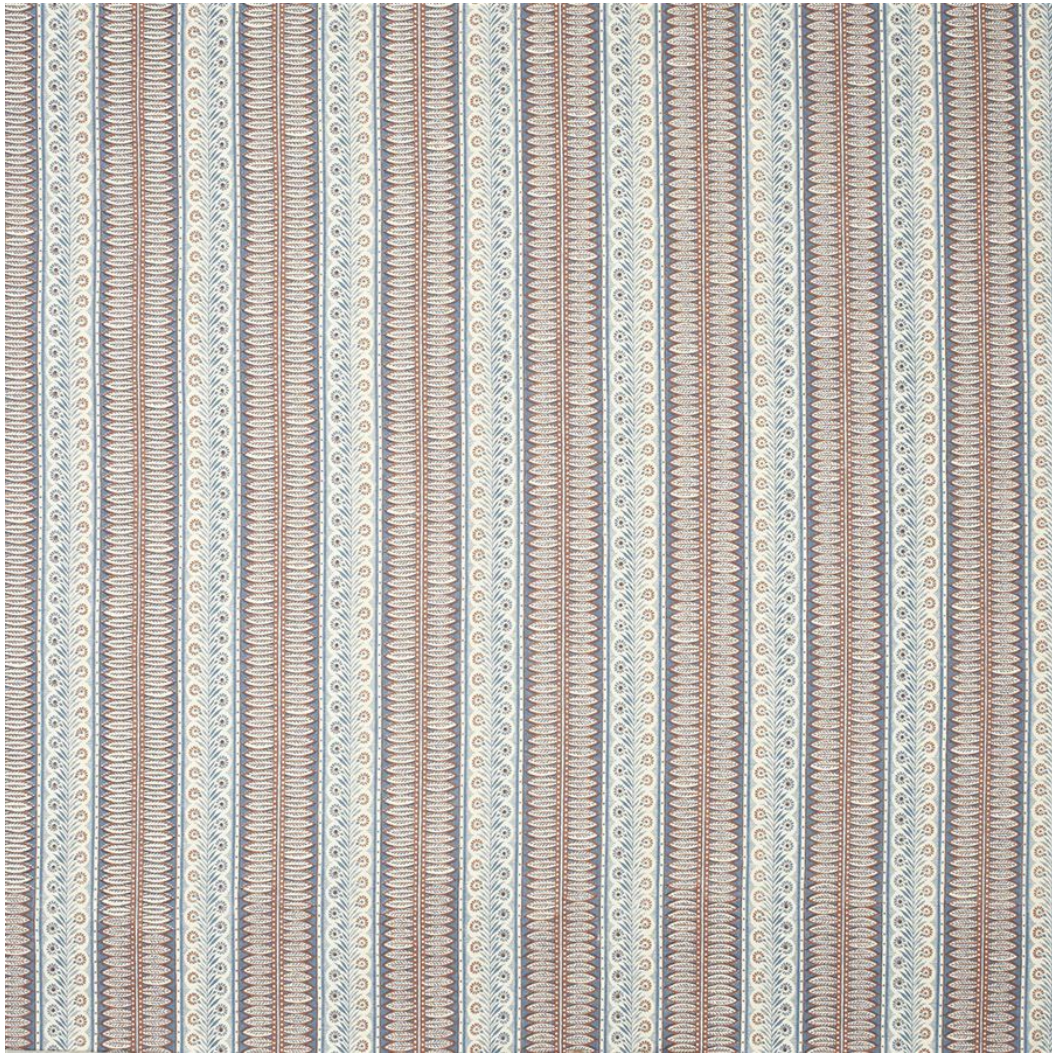

JASPER
MICHAEL S SMITH
JASPER SHOWROOM

EASTLAKE - ROYAL BLUE/RUST

Jasper Fabrics JP 6449

Description: Jasper Fabrics in Eastlake -
Royal Blue/Rust

Width: 54" W

Repeat: 1" V, 5.75" H

Content: 100% Hemp