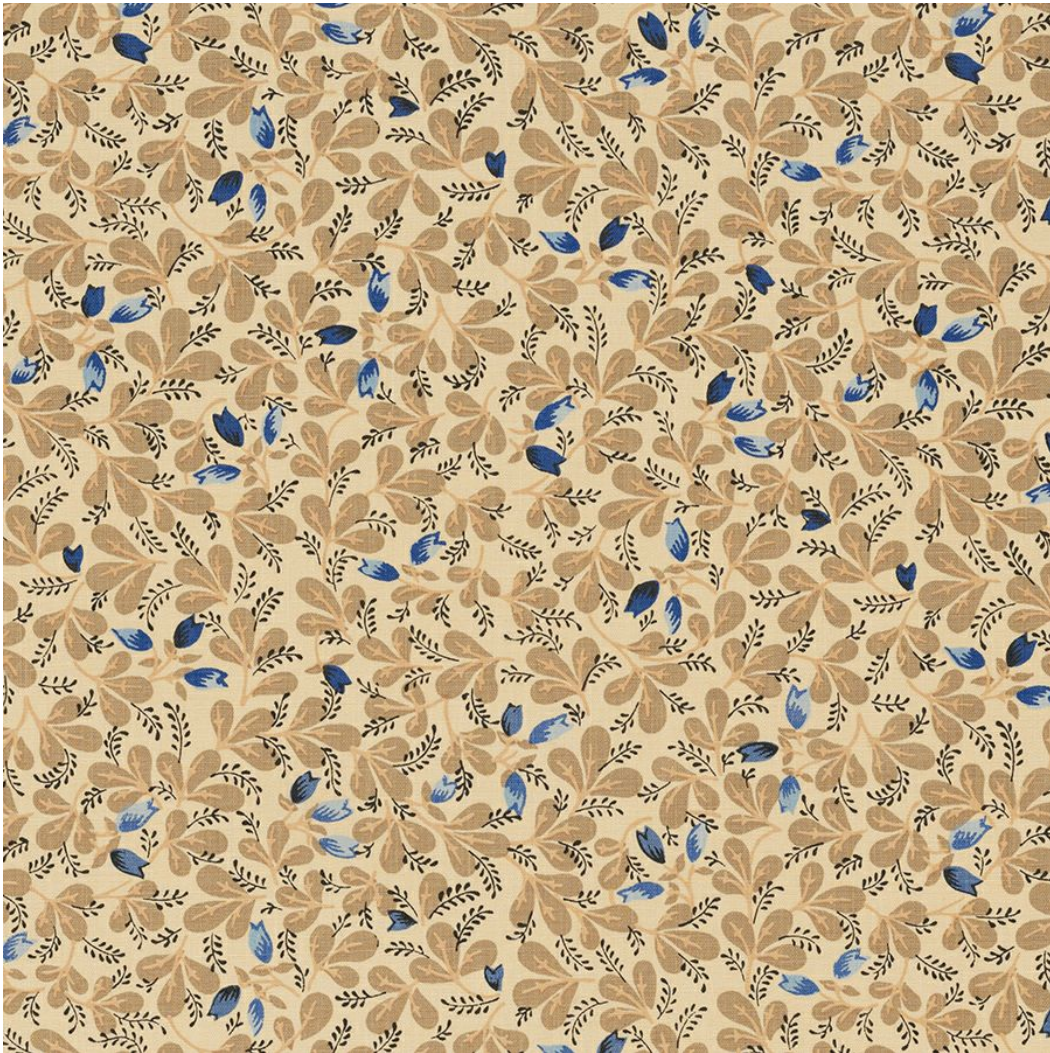

JASPER
MICHAEL S SMITH
FINE FURNITURE AND FABRICS

ISABELLA - ORIGINAL

Jasper Fabrics JP 7145

Description: Jasper Fabrics in Isabella -
Original

Width: 54" W

Repeat: 13" V, 13" H

Content: 100% Hemp