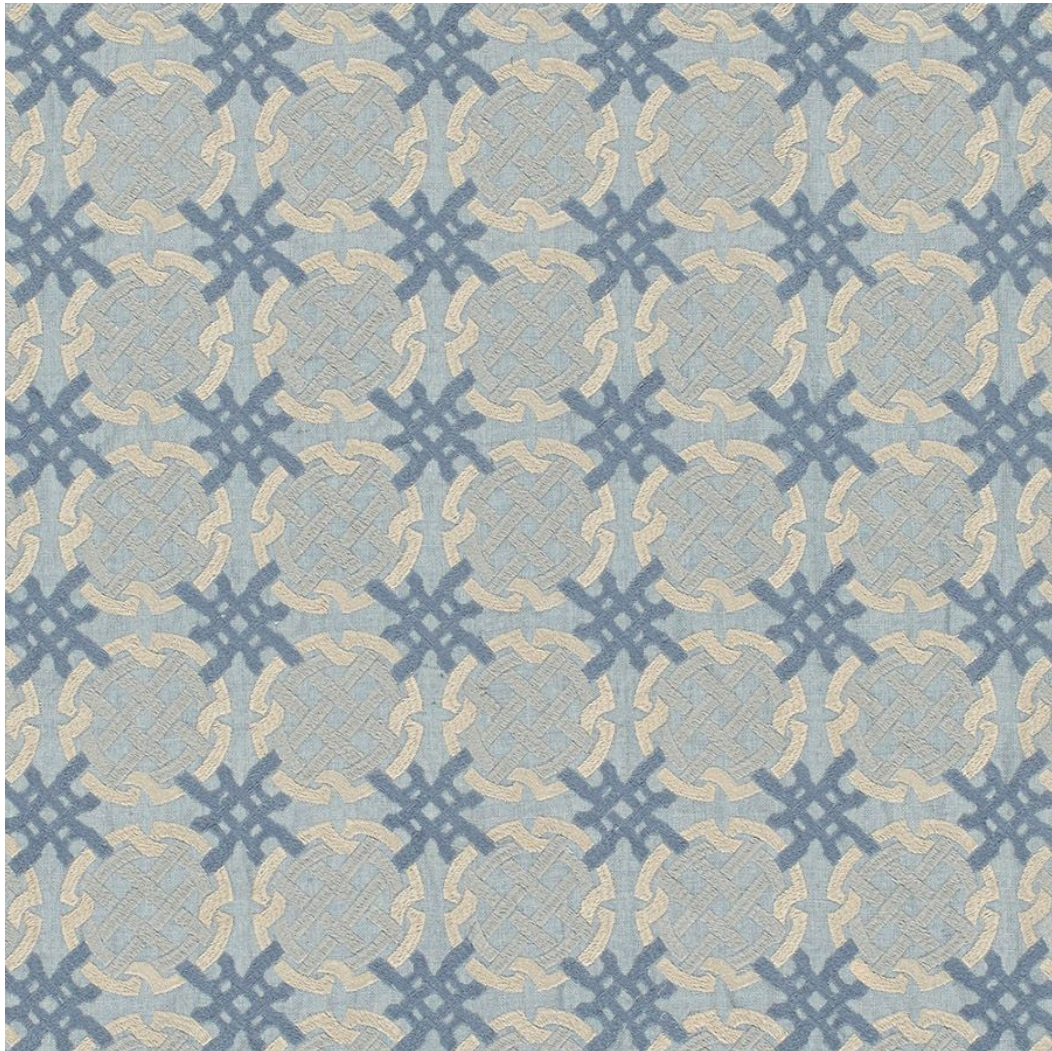

JASPER
MICHAEL S SMITH
FINE FURNITURE AND FABRICS

SAMSARA - POWDER BLUE

Jasper Fabrics JW 4410

Description: Jasper Fabrics in Samsara - Powder Blue

Width: 54" W

Repeat: 4" V, 4" H

Content: 48% Linen/52% Polyester