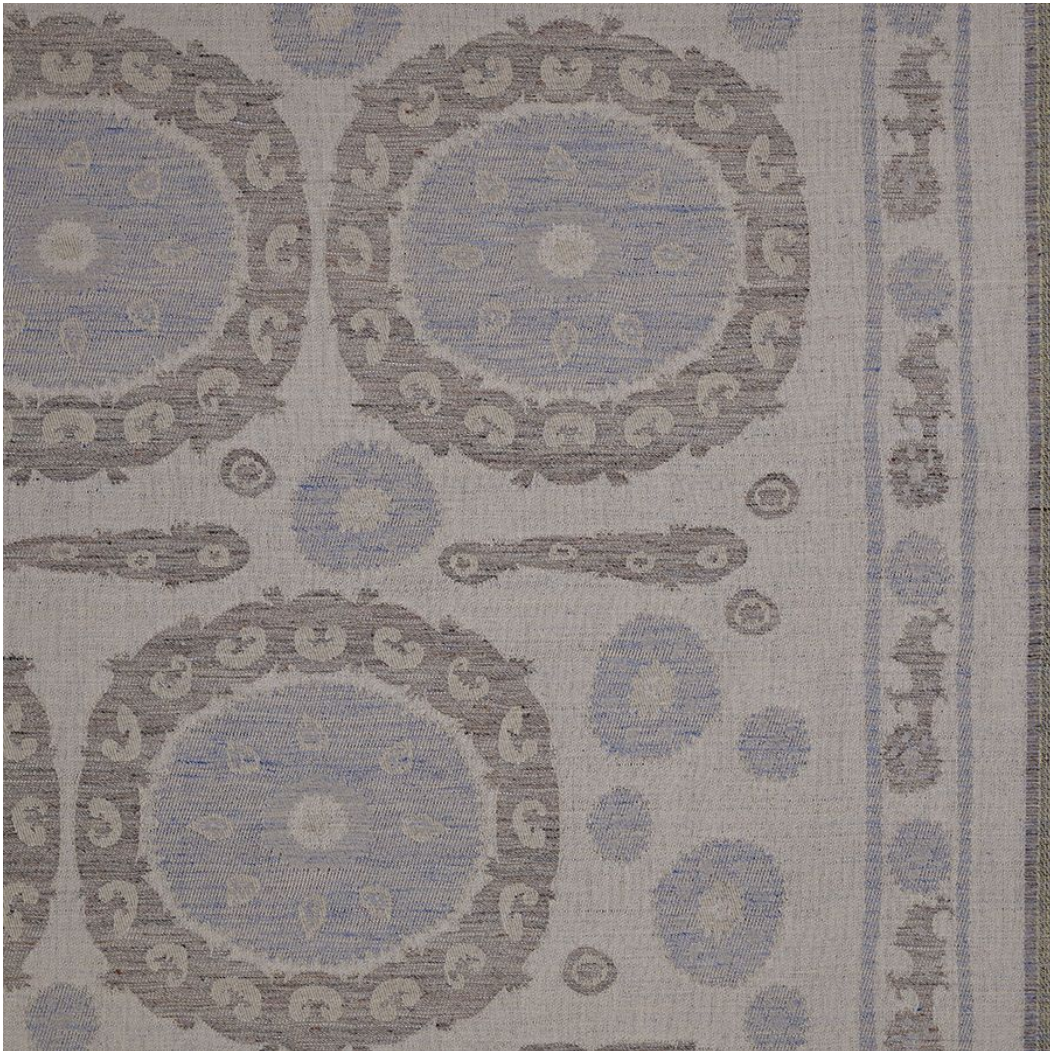

JASPER
MICHAEL S SMITH
FINE FURNITURE AND FABRICS

TIMUR - BLUE

Jasper Fabrics JW 7202

Description: Jasper Fabrics in Timur - Blue

Repeat: 14" V Half Drop, 7" H

Width: 59" W

Content: 70% Linen/30% Wool