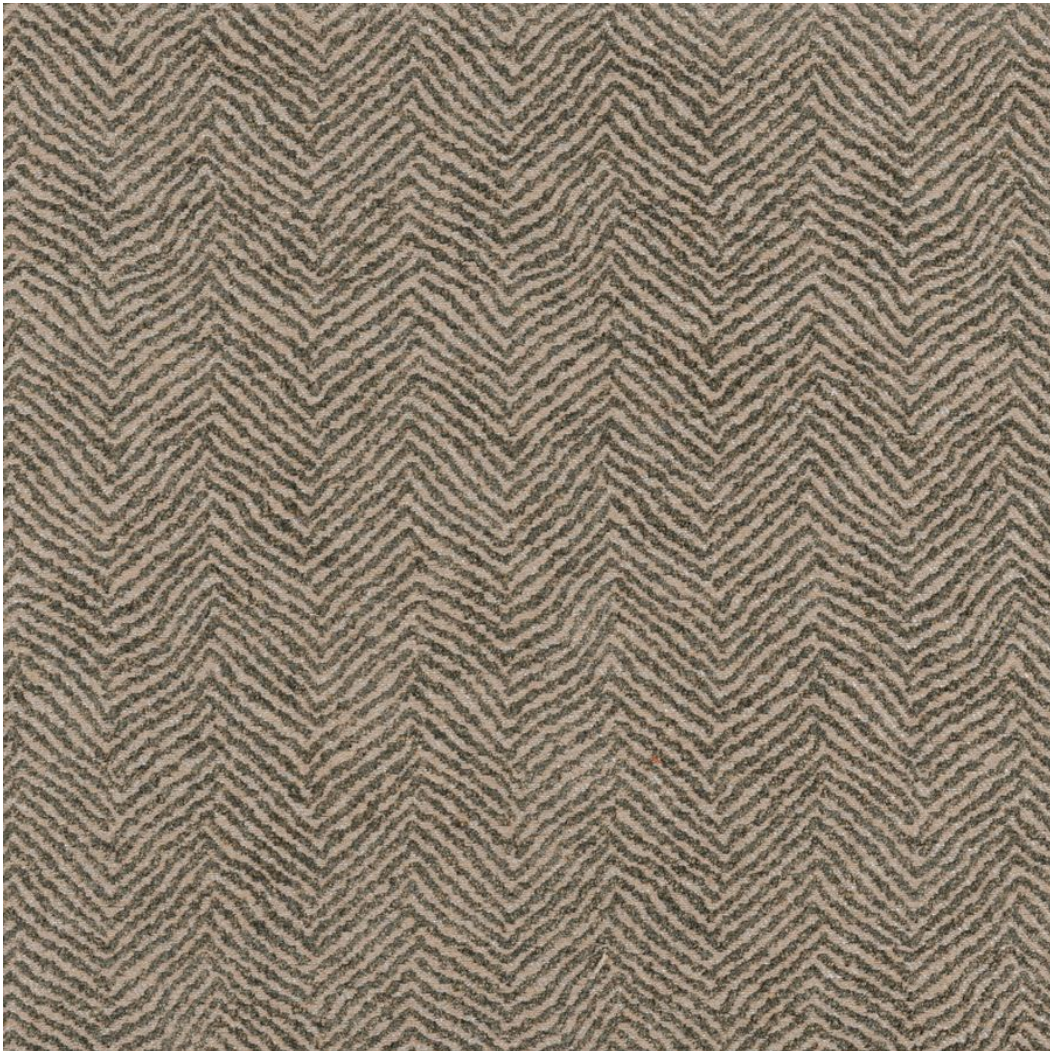

JASPER
MICHAEL S SMITH
FINE FURNITURE AND FABRICS

Parque - Woodsmoke

JASPER FABRICS JW 7615

Width: 54" W

Repeat: 13"V, 7"H

Content: 42% CO/ 36% CV/ 22% PES