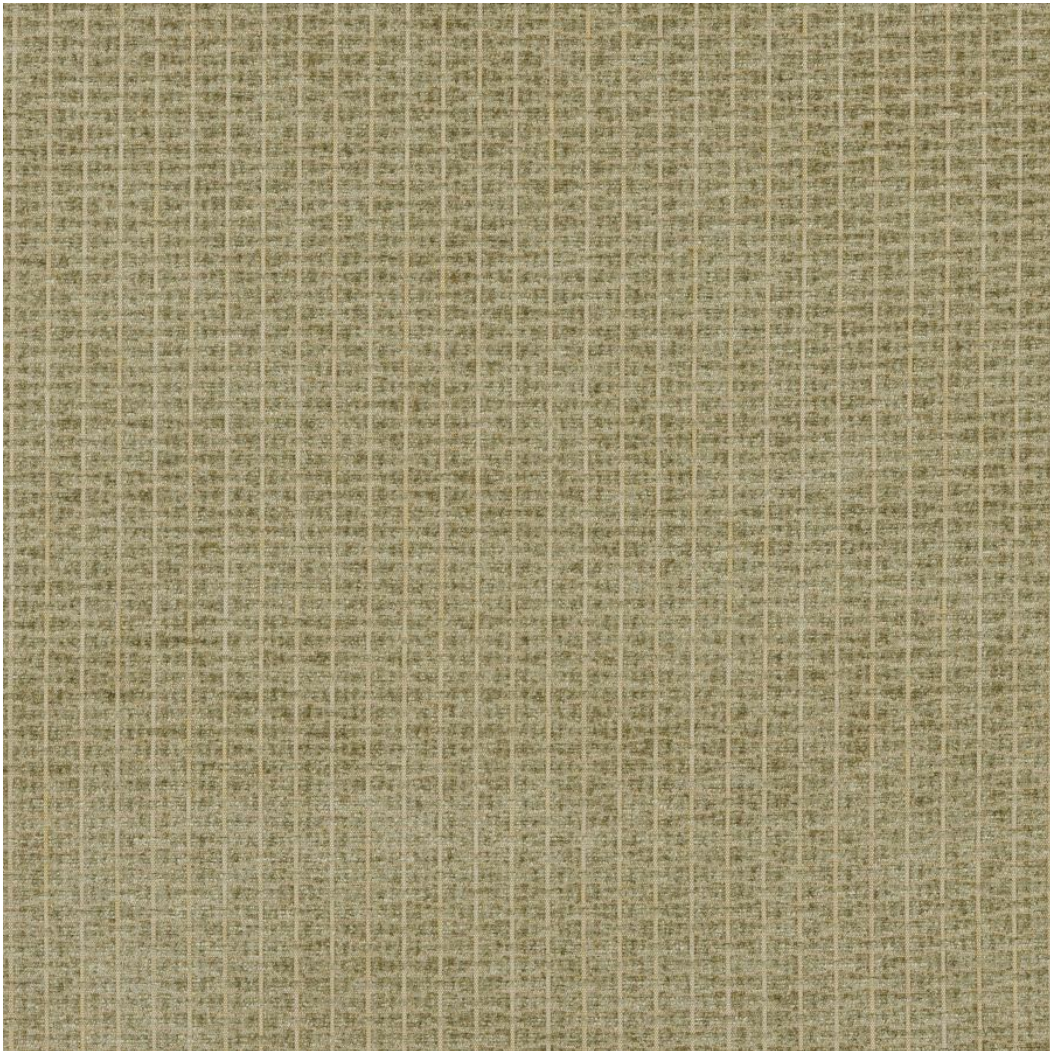

JASPER
MICHAEL S SMITH
FINE FURNITURE AND FABRICS

Calle - Silver Birch

JASPER FABRICS JW 7622

Width: 54" W

Repeat: 1"V, 1"H

Content: 58% CV/ 24% CO/ 18% LI