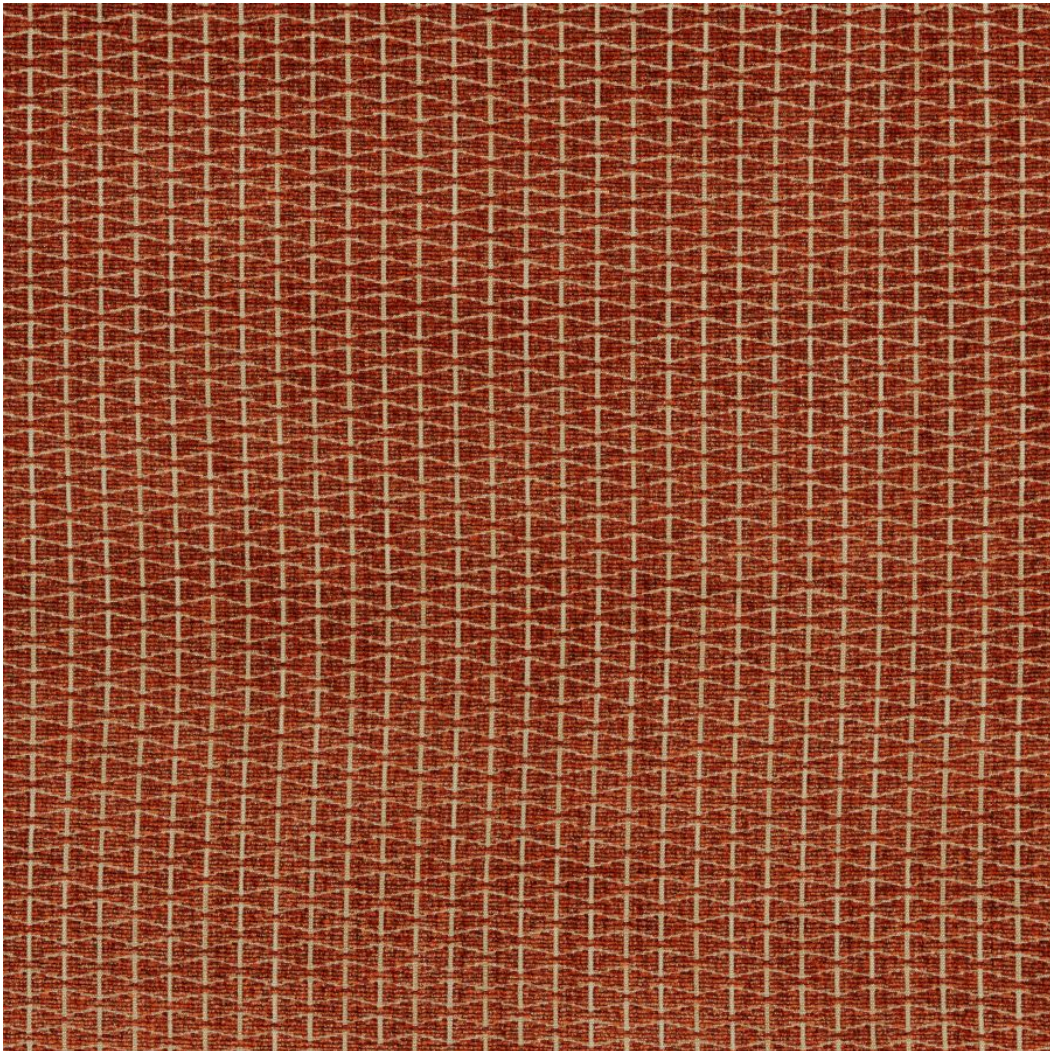

JASPER
MICHAEL S SMITH
FINE FURNITURE AND FABRICS

Calle - Coral

JASPER FABRICS JW 7625

Width: 54" W

Repeat: 1"V, 1"H

Content: 58% CV/ 24% CO/ 18% LI