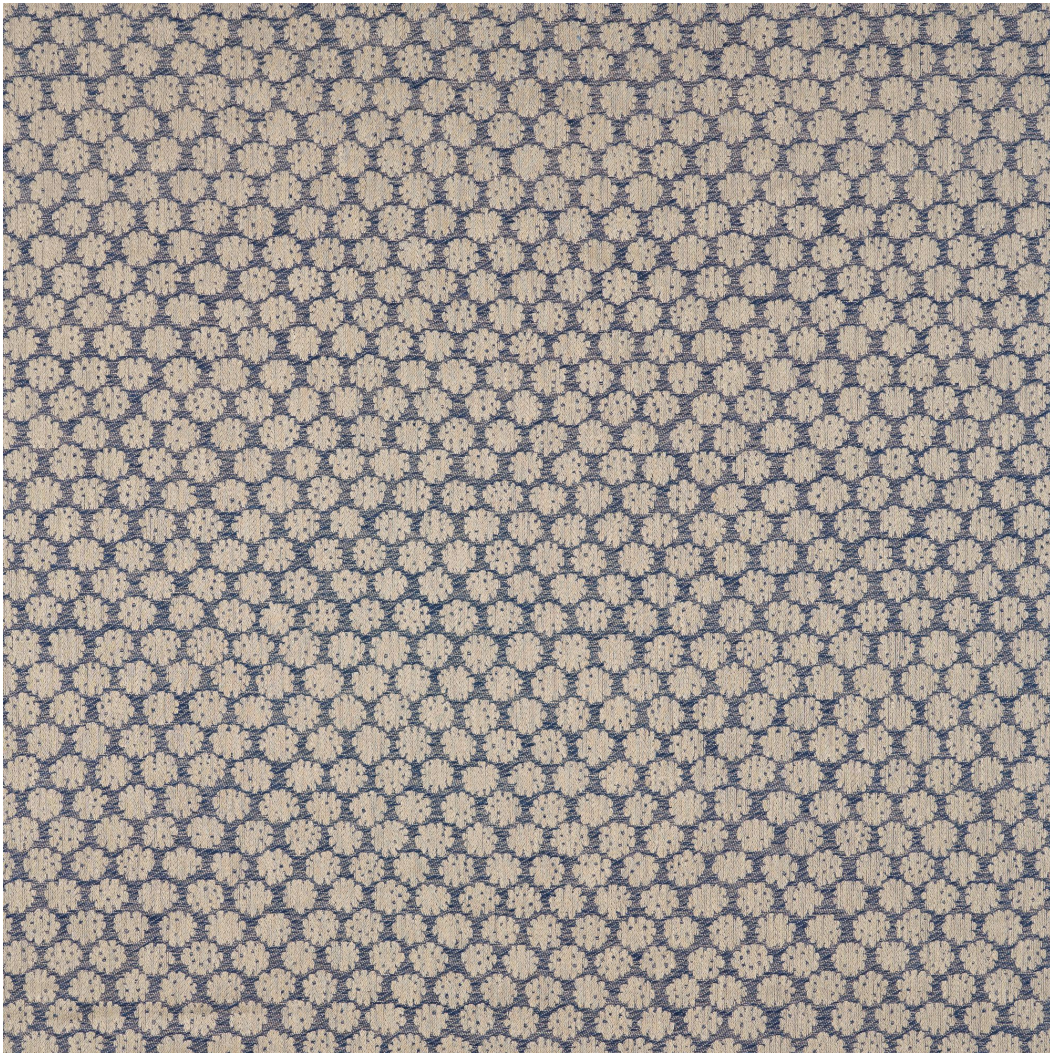

JASPER
MICHAEL S SMITH
JASPER SHOWROOM

Navona - Blue

Jasper Fabrics JW 7844

Description: *This fabric is reversible.

Repeat: 13.8"V, 13.8"H

Width: 55"

Content: 100% Linen