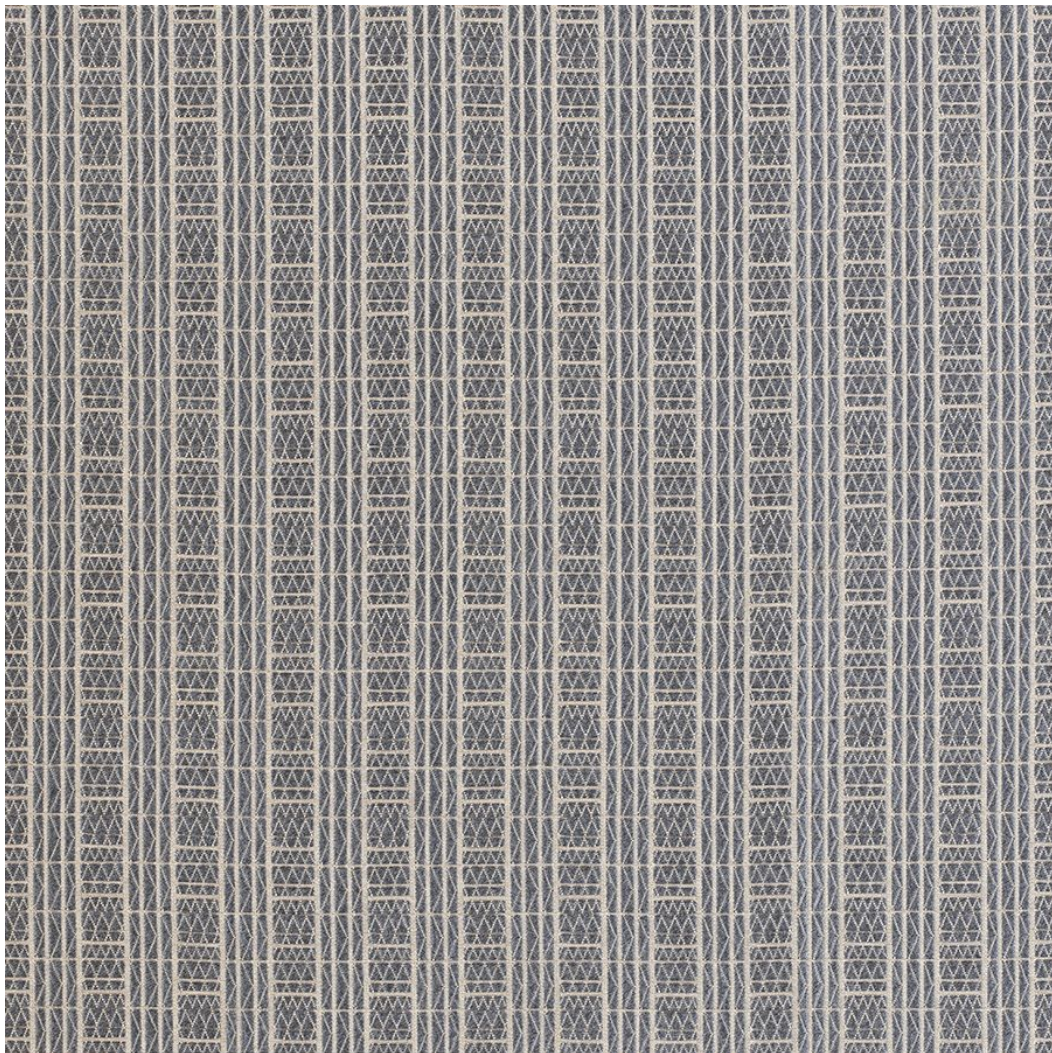

JASPER
MICHAEL S SMITH
JASPER SHOWROOM

LAHARA - GREY

Templeton Fabric T1044-05

Description: Templeton Fabric in Lahara - Grey

Width: 55"

Repeat: 0.5"V, 1"H

Content: 53% Bamboo/ 47% Cotton