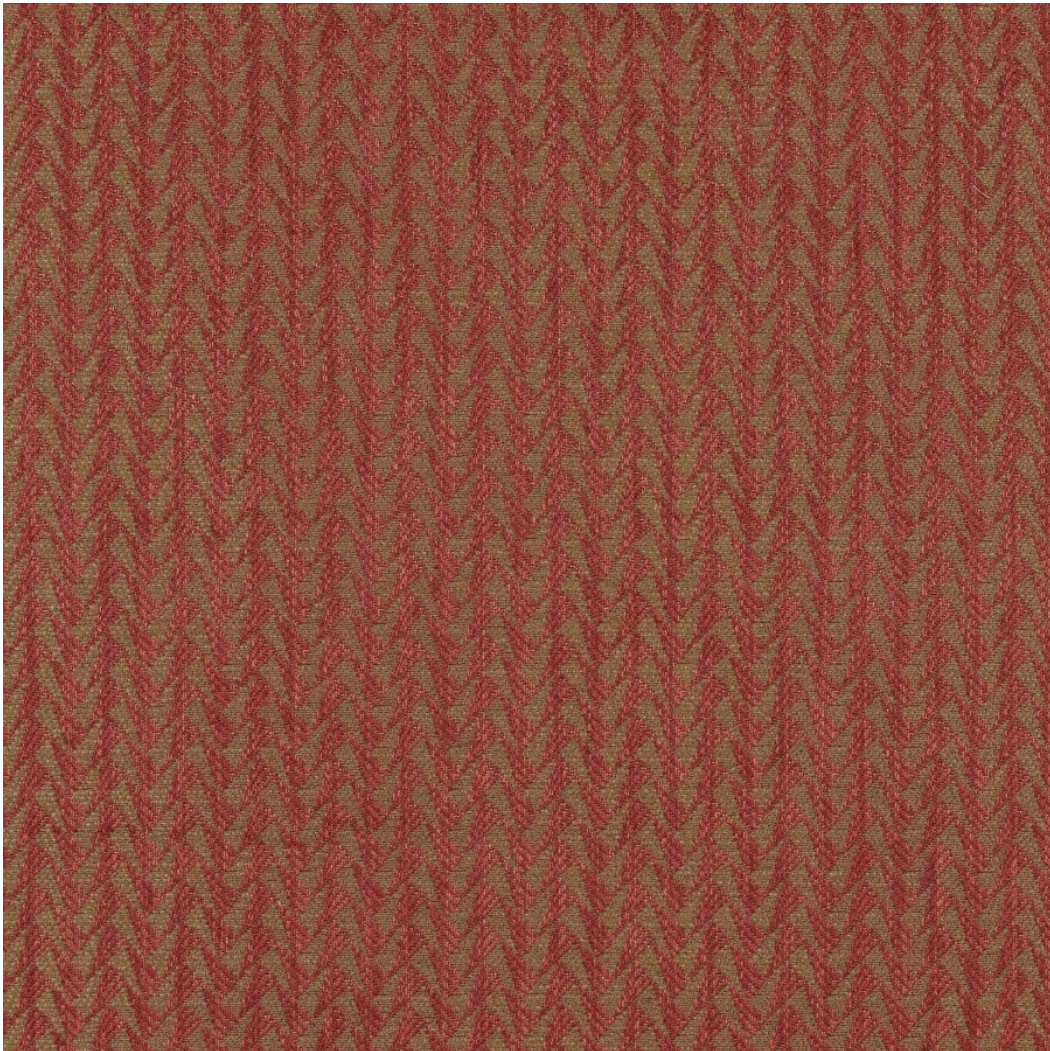

JASPER
MICHAEL S SMITH
JASPER SHOWROOM

Alhambra - Coral

TEMPLETON FABRIC T1061-07

Width: 54" W

Repeat: 1"V, 2"H

Content: 42% CO/ 30% LI/ 28% CV