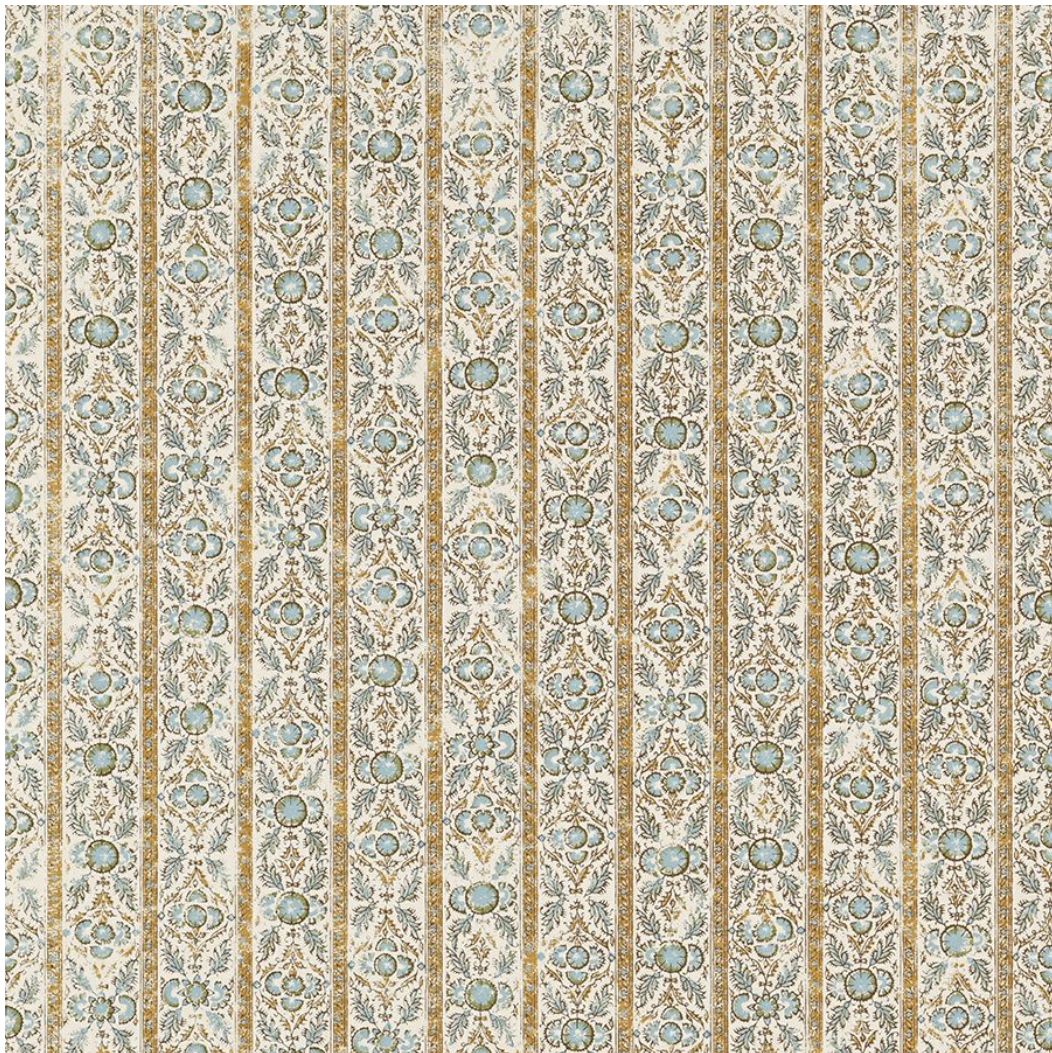

JASPER
MICHAEL S SMITH
FINE FURNITURE AND FABRICS

JAMMU - SAFFRON

Jasper Wallcovering 5006-02

Description: Jammu - Saffron

Repeat: 13.5"H, 4"V

Width: 27"W

Content: Plain Paper Ground