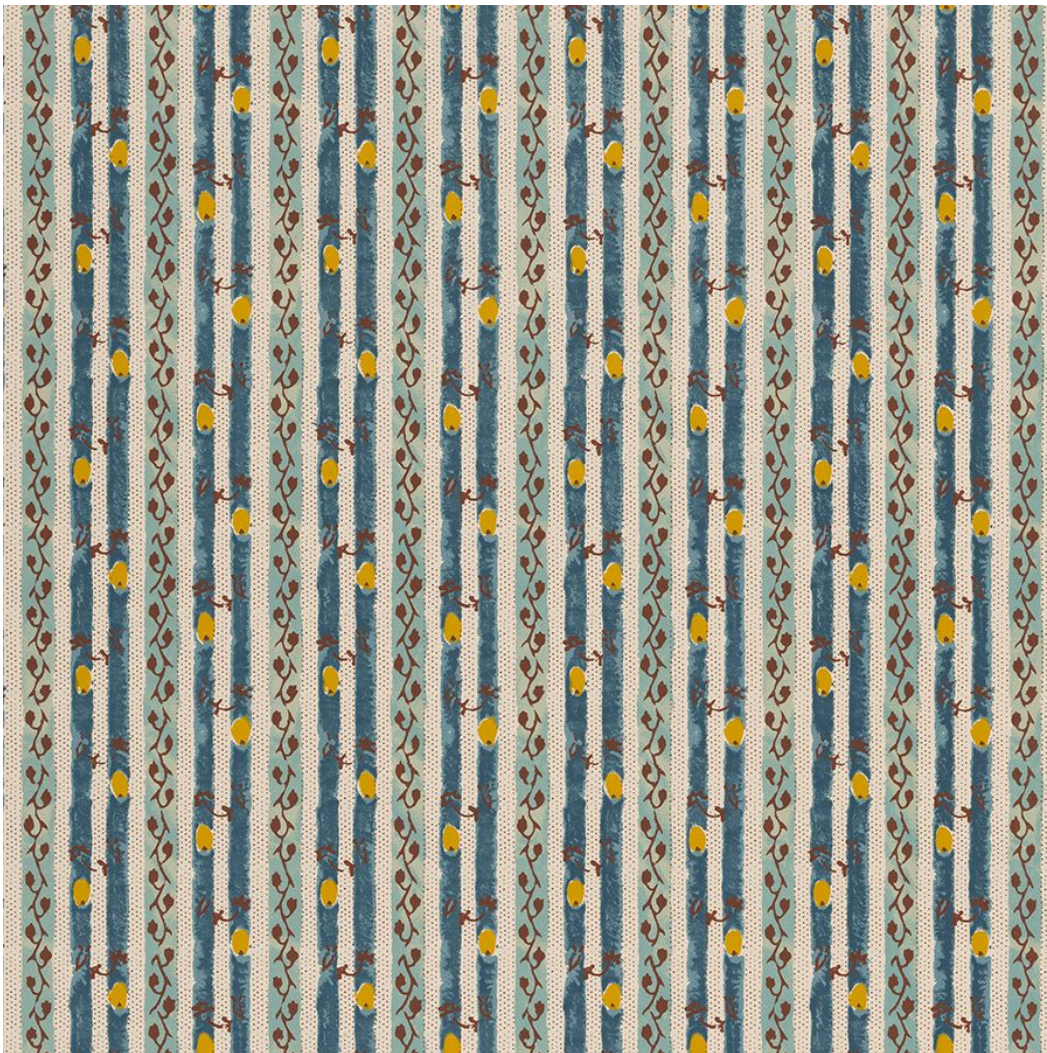

JASPER
MICHAEL S SMITH
FINE FURNITURE AND FABRICS

CORSICA - LIGHT CHARTREUSE

Jasper Wallcovering 5009-06

Description: The marriage of 19th-century antiques, 20th-century design are at the heart of this French-inspired pattern.

Width: 27"W

Repeat: 2.75"V, 5.75"H

Content: Plain Paper Ground