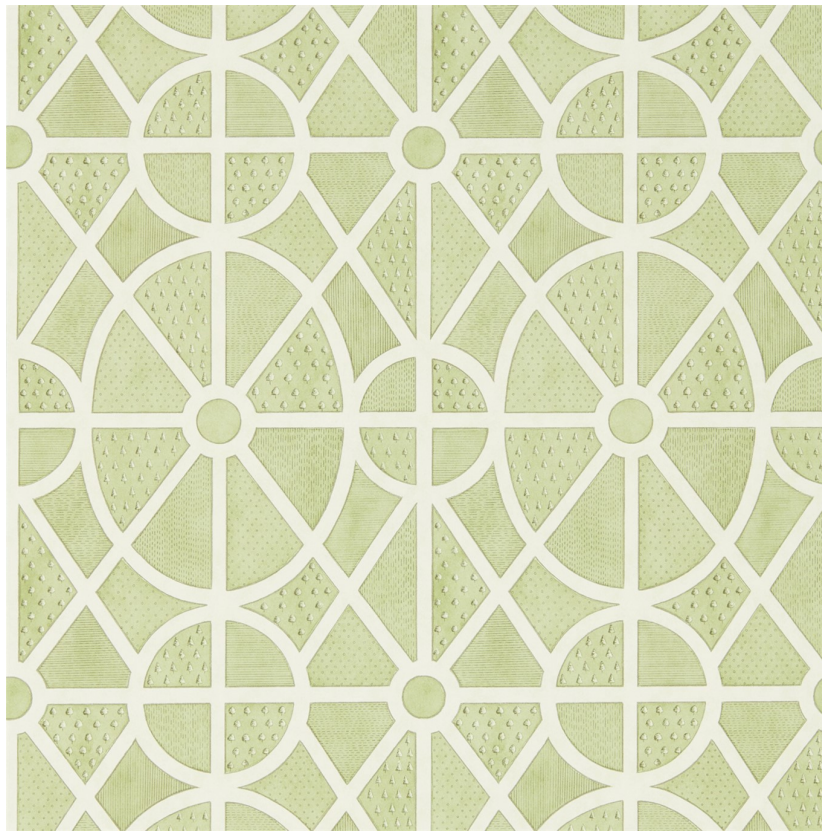

**JASPER
MICHAEL S SMITH**
JASPER SHOWROOM

Garden Plan - Garden Green

Sanderson

Description: Inspired by historical drawings and plans of 17th Century Baroque gardens, this fine wallpaper features a detailed symmetrical design with intricate trees and watercolour line work. Available in gentle colourways and also as a fabric of the same name.

Width: 68.6 cm

Repeat: Vertical Pattern Repeat: 45.7 cm
Length: 10.05 meters

Content: Non-woven